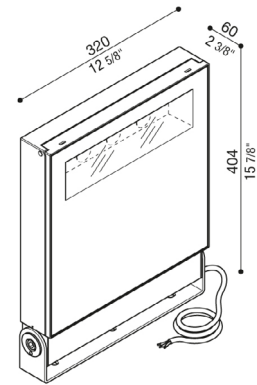

NOTES

GENERAL SPECIFICATIONS

LED	135 W	155 W	200 W
LUMENS	19332 Lm	21835 Lm	25853 Lm
EFFICACY	143 Lm / W	141 Lm / W	129 Lm / W
COLOUR TEMPERATURE	3000K / 4000K		
MATERIAL	Aluminium		
FINISH	White, Grey, Corten, Black		
CRI	80+		
IP	66		
COLOUR DEVIATION	SDCM ≤ 3		
WARRANTY	5 Years		
ORIGIN	Italy		