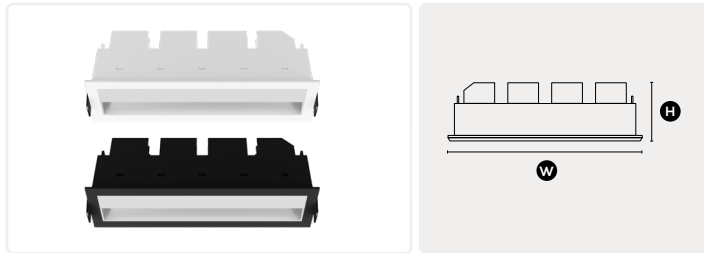

# BLOC 5 WALL WASHER

The BLOC linear downlight series delivers both flexibility and performance in any space. This recessed design is available in six sizes & two finishes with a fixed, adjustable or wall washer design.

**DIMENSIONS** **W** 152 x 45 mm **H** 60 mm

**CUT-OUT** **i** 144 x 37mm