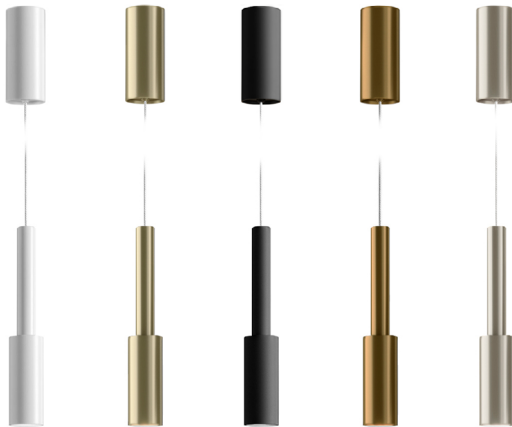

## TUBINO SUSPENSION

By PANZERI

SUSPENSION

Suspension, table, wall / ceiling (also available as recessed) and floor lamp in turned aluminium with ON-OFF ignition and transparent cable. Tubino wall / ceiling can be easily applied to the bedhead, both in residential and hospitality projects.

### GENERAL SPECIFICATIONS

LED	6.5 W
LUMENS	339 Lm
EFFICACY	52 Lm / W
COLOUR TEMPERATURE	2700K
MATERIAL	Aluminium, Polyacrylic Paint, Polycarbonate Opal Diffuser
FINISH	White, Black, Champagne, Bronze, Titanium
CRI	90+
IP	20
COLOUR DEVIATION	SDCM ≤3
WEIGHT	0.62 kg
ORIGIN	Italy