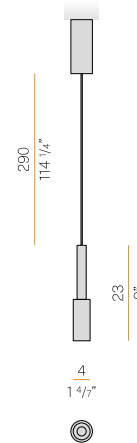

## TUBINO SUSPENSION

By PANZERI

SUSPENSION

Suspension, table, wall / ceiling (also available as recessed) and floor lamp in turned aluminium with ON-OFF ignition and transparent cable. Tubino wall / ceiling can be easily applied to the bedhead, both in residential and hospitality projects.

### PROJECT

TYPE

NOTES

### GENERAL SPECIFICATIONS

LED	6.5 W
LUMENS	339 Lm
EFFICACY	52 Lm / W
COLOUR TEMPERATURE	2700K
MATERIAL	Aluminium, Polyacrylic Paint, Polycarbonate Opal Diffuser
FINISH	White, Black, Champagne, Bronze, Titanium
CRI	90+
IP	20
COLOUR DEVIATION	SDCM ≤3
WEIGHT	0.62 kg
ORIGIN	Italy