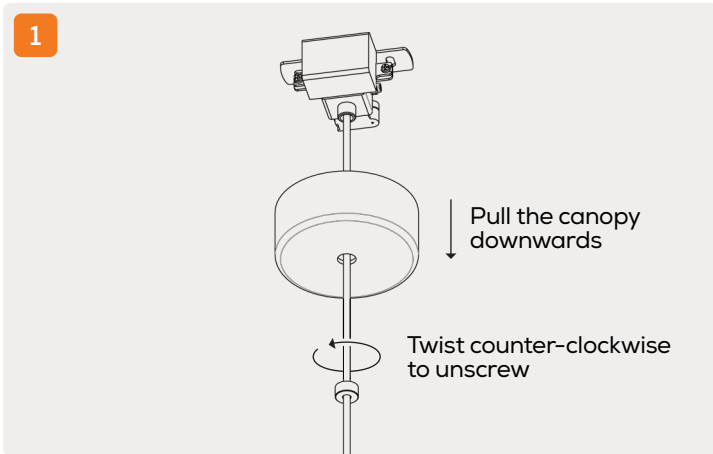

⚠ CAUTION Light Fitting Must Be Installed By A Licensed Electrician

Please ensure to read instructions correctly for the installation of the fitting provided. Failure to do so will result in a void of warranty and compromises the safety of luminaire.

Installation Instructions

To disassemble the canopy from the driver bracket, first twist counter-clockwise to unscrew, then pull the canopy downwards.

Mount the driver bracket to the ceiling.

Connect the fitting to the power supply.

To re-assemble the canopy, first slide the canopy onto the bracket, then twist clockwise to secure.

LED	7W	Warranty	3 Years	CRI	90+
Category	Suspension	Material	Powder Coated Aluminium	IP Rating	20