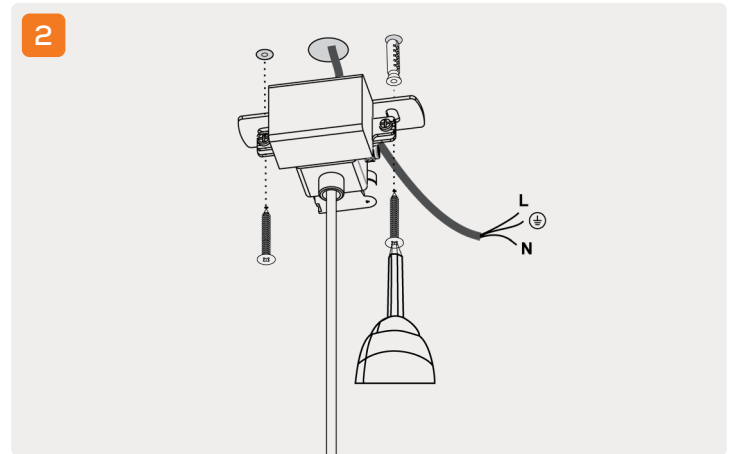

⚠ CAUTION Light Fitting Must Be Installed By A Licensed Electrician

Please ensure to read instructions correctly for the installation of the fitting provided. Failure to do so will result in a void of warranty and compromises the safety of luminaire.

FAZE are not liable for warranties when luminaire is damaged by incorrect installation. The installation of the luminaires must be in accordance with the national safety regulations.

Please refer to FAZE's General Terms & Conditions for more information concerning the installation and warranty of our products.

Installation Instructions

To disassemble the canopy from the driver bracket, first twist counter-clockwise to unscrew, then pull the canopy downwards.

Mount the driver bracket to the ceiling.

Connect the fitting to the power supply.

To re-assemble the canopy, first slide the canopy onto the bracket, then twist clockwise to secure.

LED	7W	Warranty	3 Years	CRI	90+
Category	Suspension	Material	Powder Coated Aluminium	IP Rating	20