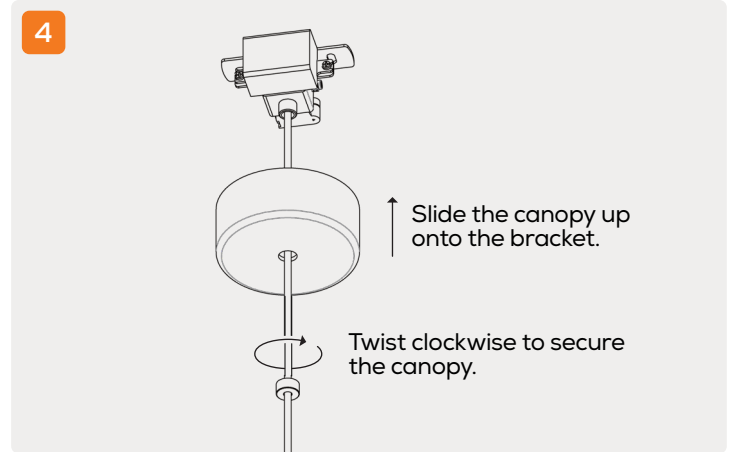

Installation Instructions

To disassemble the canopy from the driver bracket, first twist counter-clockwise to unscrew, then pull the canopy downwards.

Mount the driver bracket to the ceiling.

Connect the fitting to the power supply.

To re-assemble the canopy, first slide the canopy onto the bracket, then twist clockwise to secure.

LED	7W	Warranty	3 Years	CRI	90+
Category	Suspension	Material	Powder Coated Aluminium	IP Rating	20