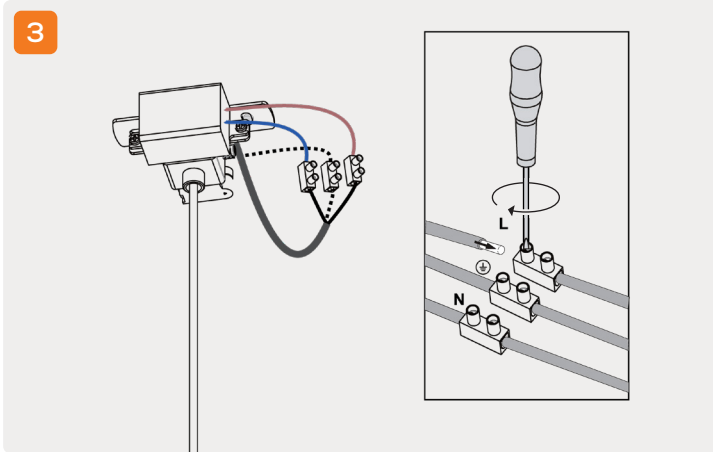

⚠ CAUTION Light Fitting Must Be Installed By A Licensed Electrician

Please ensure to read instructions correctly for the installation of the fitting provided. Failure to do so will result in a void of warranty and compromises the safety of luminaire.

FAZE are not liable for warranties when luminaire is damaged by incorrect installation. The installation of the luminaires must be in accordance with the national safety regulations.

Please refer to FAZE's General Terms & Conditions for more information concerning the installation and warranty of our products.

Installation Instructions

To disassemble the canopy from the driver bracket, first twist counter-clockwise to unscrew, then pull the canopy downwards.

Mount the driver bracket to the ceiling.

Connect the fitting to the power supply.

To re-assemble the canopy, first slide the canopy onto the bracket, then twist clockwise to secure.

LED	7W	Warranty	3 Years	CRI	90+
Category	Suspension	Material	Powder Coated Aluminium	IP Rating	20