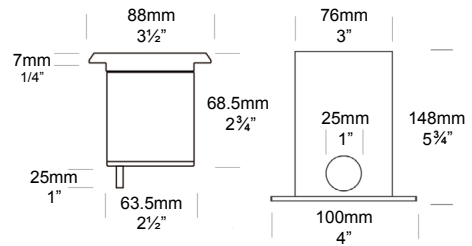

radiantlighting®

STEP LITE SQUARE LOUVRE (PURE LED)

By Hunza

OUTDOOR

The Step Lite Louvre Square is designed with a 88mm (3 1/2") low-profile flange and recessed body for flush mounting into concrete masonry, stone or wood, providing illumination of steps and low level features, for exterior paved areas. The 45 degree louvre eliminates all upward light, providing an excellent glare-free illuminating effect.

PROJECT

TYPE

NOTES

GENERAL SPECIFICATIONS

LED	6 W
LUMENS	600 Lm
EFFICACY	100 Lm / W
COLOUR TEMPERATURE	2700K 3000K 4000K
BEAM	15°, 25°, 38°, 60°
MATERIAL	Solid Copper 316 Stainless Steel
FINISH	Copper, Stainless Steel
CRI	90+
IP	67
WARRANTY	10 Years: Copper & Stainless Steel 5 Years: Electronics
ORIGIN	New Zealand

By Hunza

OUTDOOR

The Step Lite Louvre Square is designed with a 88mm (3 1/2") low-profile flange and recessed body for flush mounting into concrete masonry, stone or wood, providing illumination of steps and low level features, for exterior paved areas. The 45 degree louvre eliminates all upward light, providing an excellent glare-free illuminating effect.

PROJECT

TYPE

NOTES

GENERAL SPECIFICATIONS

LED	7.5 W
LUMENS	660 Lm
EFFICACY	88 Lm / W
COLOUR TEMPERATURE	3000K
BEAM	36°
MATERIAL	Solid Copper 316 Stainless Steel
FINISH	Copper, Stainless Steel
CRI	90+
IP	67
WARRANTY	10 Years: Copper & Stainless Steel 5 Years: Electronics
ORIGIN	New Zealand