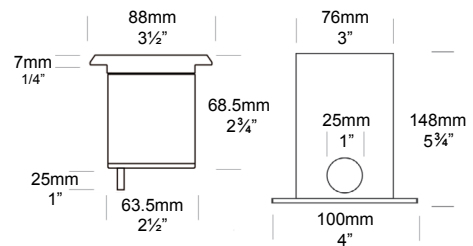

PROJECT

TYPE

NOTES

GENERAL SPECIFICATIONS

LED	6 W
LUMENS	600 Lm
EFFICACY	100 Lm / W
COLOUR TEMPERATURE	2700K 3000K 4000K
BEAM	15°, 25°, 38°, 60°
MATERIAL	Solid Copper 316 Stainless Steel
FINISH	Copper, Stainless Steel
CRI	90+
IP	67
WARRANTY	10 Years: Copper & Stainless Steel 5 Years: Electronics
ORIGIN	New Zealand

By Hunza

OUTDOOR

The Step Lite Louvre Square is designed with a 88mm (3 1/2") low-profile flange and recessed body for flush mounting into concrete masonry, stone or wood, providing illumination of steps and low level features, for exterior paved areas. The 45 degree louvre eliminates all upward light, providing an excellent glare-free illuminating effect.

PROJECT

TYPE

NOTES

GENERAL SPECIFICATIONS

LED	7.5 W
LUMENS	660 Lm
EFFICACY	88 Lm / W
COLOUR TEMPERATURE	3000K
BEAM	36°
MATERIAL	Solid Copper 316 Stainless Steel
FINISH	Copper, Stainless Steel
CRI	90+
IP	67
WARRANTY	10 Years: Copper & Stainless Steel 5 Years: Electronics
ORIGIN	New Zealand