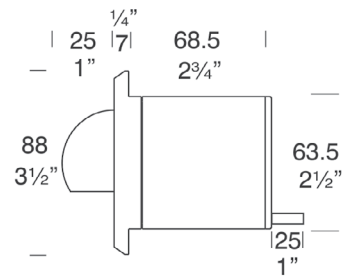

PROJECT

TYPE

NOTES

GENERAL SPECIFICATIONS

LED	6 W
LUMENS	600 Lm
EFFICACY	100 Lm / W
COLOUR TEMPERATURE	2700K 3000K 4000K
MATERIAL	Solid Copper 316 Stainless Steel Powder-Coated Aluminium
FINISH	Copper, Stainless Steel, E-Coat Black, E-Coat White, E-Coat White Birch, E-Coat Bronze, E-Coat Dark Grey, E-Coat Silver Star, Metallic Silver
BEAM	15°, 25°, 38°, 60°
CRI	90+
IP	66
WARRANTY	10 Years: Copper & Stainless Steel 5 Years: Aluminium & Electronics
ORIGIN	New Zealand

OTHER CODES AVAILABLE UPON REQUEST

radiantlighting®

STEP LITE SOLID EYELID SQUARE (SORAA)

By Hunza

OUTDOOR

The Step Lite Solid Eyelid Square is designed with a 88mm (3 1/2") flange and recessed body for flush mounting into concrete masonry, stone or wood, providing illumination of steps and low level features such as exterior paved areas. The eyelid feature eliminates all upward light, providing an excellent glare-free illuminating effect.

PROJECT

TYPE

NOTES

GENERAL SPECIFICATIONS

LED	7.5 W
LUMENS	660 Lm
EFFICACY	88 Lm / W
COLOUR TEMPERATURE	3000K
MATERIAL	Solid Copper 316 Stainless Steel Powder-Coated Aluminium
FINISH	Copper, Stainless Steel, E-Coat Black, E-Coat White, E-Coat White Birch, E-Coat Bronze, E-Coat Dark Grey, E-Coat Silver Star, Metallic Silver
BEAM	36°
CRI	90+
IP	66
WARRANTY	10 Years: Copper & Stainless Steel 5 Years: Aluminium & Electronics
ORIGIN	New Zealand