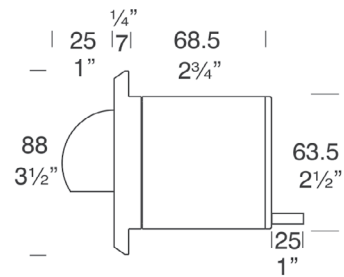

radiantlighting®

STEP LITE SOLID EYELID SQUARE (PURE LED)

By Hunza

OUTDOOR

The Step Lite Solid Eyelid Square is designed with a 88mm (3 1/2") flange and recessed body for flush mounting into concrete masonry, stone or wood, providing illumination of steps and low level features such as exterior paved areas. The eyelid feature eliminates all upward light, providing an excellent glare-free illuminating effect.

PROJECT

TYPE

NOTES

GENERAL SPECIFICATIONS

LED	6 W
LUMENS	600 Lm
EFFICACY	100 Lm / W
COLOUR TEMPERATURE	2700K 3000K 4000K
MATERIAL	Solid Copper 316 Stainless Steel Powder-Coated Aluminium
FINISH	Copper, Stainless Steel, E-Coat Black, E-Coat White, E-Coat White Birch, E-Coat Bronze, E-Coat Dark Grey, E-Coat Silver Star, Metallic Silver
BEAM	15°, 25°, 38°, 60°
CRI	90+
IP	66
WARRANTY	10 Years: Copper & Stainless Steel 5 Years: Aluminium & Electronics
ORIGIN	New Zealand

OTHER CODES AVAILABLE UPON REQUEST

radiantlighting®

STEP LITE SOLID EYELID SQUARE (SORAA)

By Hunza

OUTDOOR

The Step Lite Solid Eyelid Square is designed with a 88mm (3 1/2") flange and recessed body for flush mounting into concrete masonry, stone or wood, providing illumination of steps and low level features such as exterior paved areas. The eyelid feature eliminates all upward light, providing an excellent glare-free illuminating effect.

PROJECT

TYPE

NOTES

GENERAL SPECIFICATIONS

LED	7.5 W
LUMENS	660 Lm
EFFICACY	88 Lm / W
COLOUR TEMPERATURE	3000K
MATERIAL	Solid Copper 316 Stainless Steel Powder-Coated Aluminium
FINISH	Copper, Stainless Steel, E-Coat Black, E-Coat White, E-Coat White Birch, E-Coat Bronze, E-Coat Dark Grey, E-Coat Silver Star, Metallic Silver
BEAM	36°
CRI	90+
IP	66
WARRANTY	10 Years: Copper & Stainless Steel 5 Years: Aluminium & Electronics
ORIGIN	New Zealand