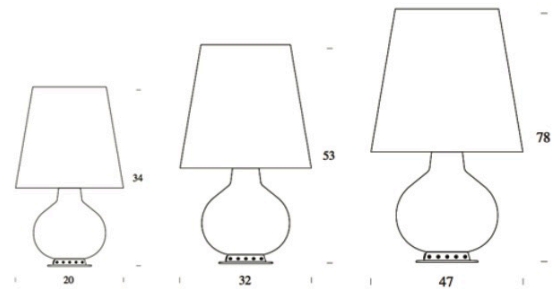

PROJECT	
TYPE	
NOTES	

FONTANA TABLE

TABLE

BY FONTANA ARTE

PRODUCT NAME	Fontana & Fontana LED
DESIGNER	Odo Fioravanti
MANUFACTURER	Fontana Arte
CATEGORY	Table
MATERIAL	Blown Glass Metal Frame
PRODUCT CODE	3-1853/0 (Ø 20) 3-1853 (Ø 32) 3-1853/1 (Ø 47)
DIMMABLE	No

LIGHT SOURCE	20cm - 1x21W E27 + 2x4W G9 32cm - 1x21W E27 + 2x4.5W E14 47cm - 1x21W + 4x4W E27 + 2x4.5W E14
FINISHES	White Opal Blown Glass
IP	20
DIMENSIONS	Ø 20 x 34 cm Ø 32 x 53 cm Ø 47 x 78 cm
ORIGIN	Italy
WARRANTY	1 Year