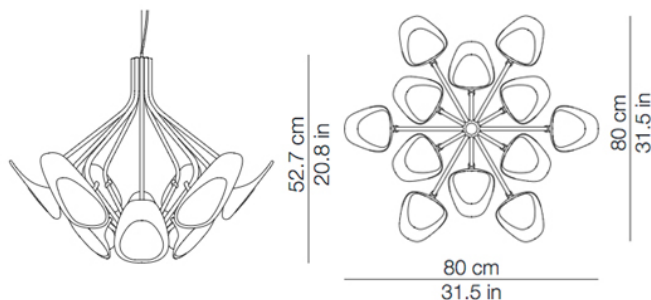

PROJECT	
TYPE	
NOTES	

PEACOCK

SUSPENSION

BY KUNDALINI

PRODUCT NAME	Peacock
DESIGNER	Noe Duchaufour Lawrance
MANUFACTURER	Kundalini
CATEGORY	Suspension
MATERIAL	Steel Glass Shade
PRODUCT CODE	4-080250T (Brass)
DIMMABLE	Not dimmable

LIGHT SOURCE	Board LED 12 x 4.5W 3000K
LUMENS	6000 lm
FINISHES	Brass
DIMENSIONS	Ø 80 x 52.7 (H) cm
IP	20
ORIGIN	Italy
WARRANTY	2 Years