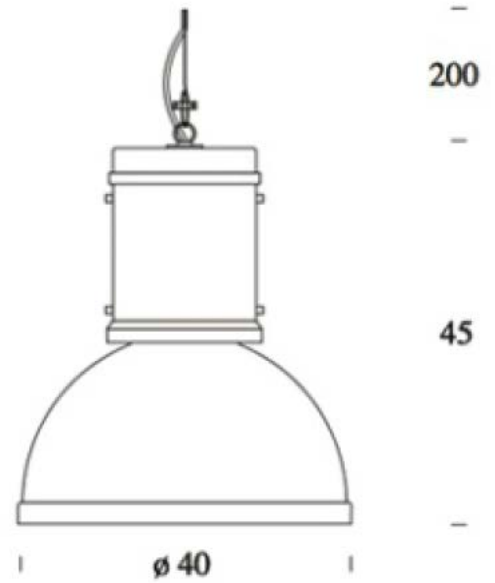

PROJECT	
TYPE	
NOTES	

LAMPARA

SUSPENSION

BY FONTANA ARTE

PRODUCT NAME	Lampara
DESIGNER	Fontana Arte Design Lab
MANUFACTURER	Fontana Arte
CATEGORY	Suspension
MATERIAL	Natural Aluminium Steel Cable
PRODUCT CODE	ø 40: 3-5000/2AN (Aluminium)

LIGHT SOURCE	ø 1x21W E27
FINISHES	Aluminium
IP	20
DIMENSIONS	ø 40 x 45 (H) + 200 cm
ORIGIN	Italy
WARRANTY	1 Year
DIMMABLE	Dependant on bulb