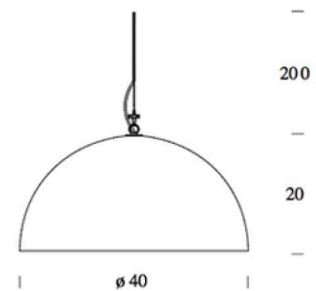

PROJECT	
TYPE	
NOTES	

CUPOLA

SUSPENSION

BY FONTANA ARTE

PRODUCT NAME	Cupola
DESIGNER	Historical Archive
MANUFACTURER	Fontana Arte
CATEGORY	Suspension
MATERIAL	Polymer
PRODUCT CODE	ø 40: 3-5117AN

LIGHT SOURCE	ø 40: 1 x 14W E27
FINISHES	Aluminium
DIMENSIONS	ø 40 x 20 (H) + 200 cm
IP	20
ORIGIN	Italy
WARRANTY	1 Year
DIMMABLE	Dependant on bulb