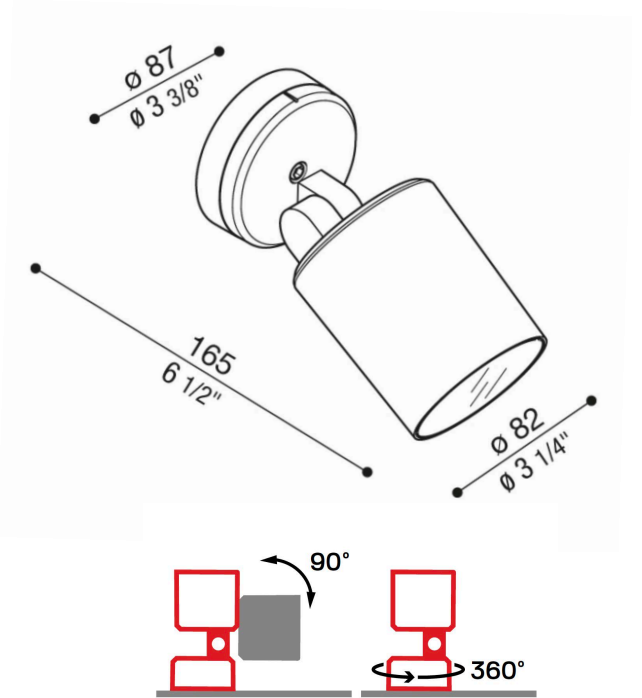

radiantlighting

NOA 100 WALL

OUTDOOR + WALL

BY LOMBARDO

PROJECT	
TYPE	
NOTES	

PRODUCT NAME	Noa 100 Wall	
DESIGNER	Lombardo	
MANUFACTURER	Lombardo	
PRODUCT CODE	3000K 48-LL1330303 (White) 48-LL1330313 (Grey) 48-LL1330323 (Anthracite) 48-LL1330333 (Brown) 48-LL1330343 (Green)	4000K 48-LL133030N (White) 48-LL133031N (Grey) 48-LL133032N (Anthracite) 48-LL133033N (Brown) 48-LL133034N (Green)
CCT	3000K, 4000K	
VOLTAGE	220 - 240V	
CATEGORY	OUTDOOR + WALL	
MATERIAL	Die-cast aluminum body and stem	

LIGHT SOURCE	LED 16W
LUMEN OUTPUT	1750lm
FINISHES	Grey, Dark Grey, Green, Brown
DIMENSIONS	Refer to Line Drawing
IP	66
CRI	>80
BEAM	25°, 40°, 60°
ORIGIN	Italy
WARRANTY	3 years