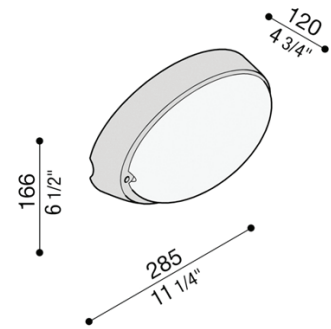

radiantlighting

AIRY OVALE 300

OUTDOOR + WALL

BY LOMBARDO

PROJECT	
TYPE	
NOTES	

PRODUCT NAME	Airy Ovale 300
DESIGNER	Italo Belussi
MANUFACTURER	Lombardo
PRODUCT CODE	E27: 48-LB82121 (White) 48-LB82122 (Black) 48-LB8212G (Grey)
CATEGORY	Outdoor + Wall
MATERIAL	Polycarbonate Acid-Etched Glass
LIGHT SOURCE	E27

FINISHES	White Black Grey
DIMENSIONS	285 (L) x 166 (H) x 120 (W) mm
IP	54
ORIGIN	Italy
WARRANTY	3 years
DIMMABLE	No