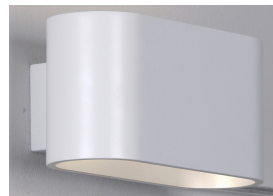

## FIORA

WALL

BY DARO

<b>PRODUCT NAME</b>	Flora
<b>DESIGNER</b>	Thomas Daro
<b>MANUFACTURER</b>	Daro
<b>PRODUCT CODE</b>	59-R103V2 / 59-R103V3
<b>CATEGORY</b>	Wall
<b>MATERIAL</b>	Aluminium

<b>LIGHT SOURCE</b>	LED 2.5W G9
<b>FINISHES</b>	Matt White / Matt Black
<b>DIMENSIONS</b>	(w) 16 x (h) 10 x (d) 9.5 cm
<b>IP</b>	20
<b>ORIGIN</b>	Denmark
<b>WARRANTY</b>	2 Years