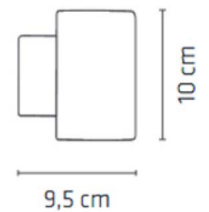

## FIORA

WALL

BY DARO

<b>PRODUCT NAME</b>	Flora
<b>DESIGNER</b>	Thomas Daro
<b>MANUFACTURER</b>	Daro
<b>PRODUCT CODE</b>	59-R103V2 / 59-R103V3
<b>CATEGORY</b>	Wall
<b>MATERIAL</b>	Aluminium

<b>LIGHT SOURCE</b>	LED 2.5W G9
<b>FINISHES</b>	Matt White / Matt Black
<b>DIMENSIONS</b>	(w) 16 x (h) 10 x (d) 9.5 cm
<b>IP</b>	20
<b>ORIGIN</b>	Denmark
<b>WARRANTY</b>	2 Years