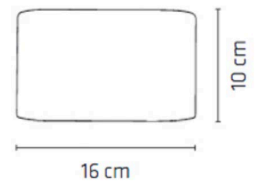

## FIORA

WALL

BY DARO

<b>PRODUCT NAME</b>	Flora
<b>DESIGNER</b>	Thomas Daro
<b>MANUFACTURER</b>	Daro
<b>PRODUCT CODE</b>	59-R103V2 / 59-R103V3
<b>CATEGORY</b>	Wall
<b>MATERIAL</b>	Aluminium

<b>LIGHT SOURCE</b>	LED 2.5W G9
<b>FINISHES</b>	Matt White / Matt Black
<b>DIMENSIONS</b>	(w) 16 x (h) 10 x (d) 9.5 cm
<b>IP</b>	20
<b>ORIGIN</b>	Denmark
<b>WARRANTY</b>	2 Years