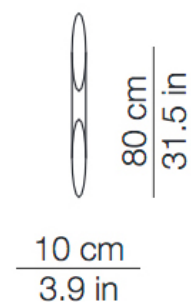

## SHAKTI WALL

WALL

BY KUNDALINI

<b>PRODUCT NAME</b>	Shakti Wall
<b>DESIGNER</b>	Marzio Rusconi Clerici
<b>MANUFACTURER</b>	Kundalini
<b>CATEGORY</b>	Wall
<b>MATERIAL</b>	Coextruded and laser cut Plexiglass
<b>PRODUCT CODE</b>	Ø 80: 4-035341BIEU (White)

<b>LIGHT SOURCE</b>	Ø 80: Fluorescent 1 x 7W E27
<b>FINISHES</b>	White
<b>IP</b>	20
<b>DIMENSIONS</b>	Ø 10 x 80 (H) cm
<b>ORIGIN</b>	Italy
<b>WARRANTY</b>	2 Years
<b>DIMMABLE</b>	Dependant on bulb