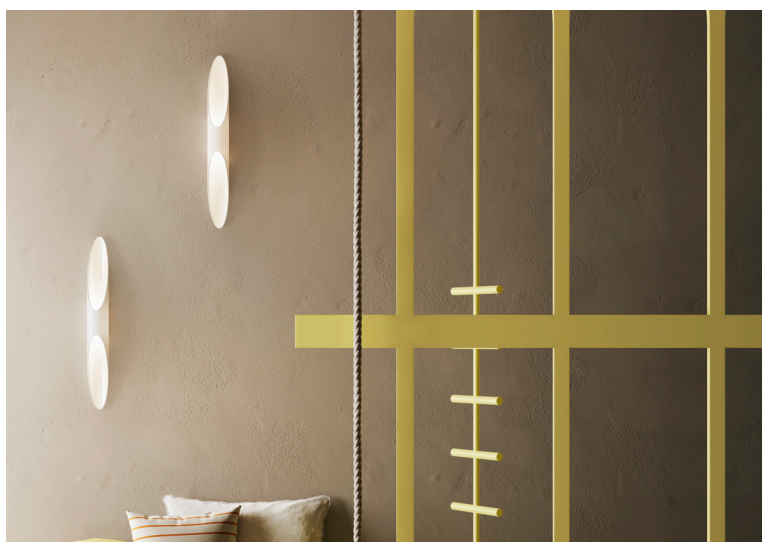

## SHAKTI WALL

WALL

BY KUNDALINI

<b>PRODUCT NAME</b>	Shakti Wall
<b>DESIGNER</b>	Marzio Rusconi Clerici
<b>MANUFACTURER</b>	Kundalini
<b>CATEGORY</b>	Wall
<b>MATERIAL</b>	Coextruded and laser cut Plexiglass
<b>PRODUCT CODE</b>	Ø 80: 4-035341BIEU (White)

<b>LIGHT SOURCE</b>	Ø 80: Fluorescent 1 x 7W E27
<b>FINISHES</b>	White
<b>IP</b>	20
<b>DIMENSIONS</b>	Ø 10 x 80 (H) cm
<b>ORIGIN</b>	Italy
<b>WARRANTY</b>	2 Years
<b>DIMMABLE</b>	Dependant on bulb