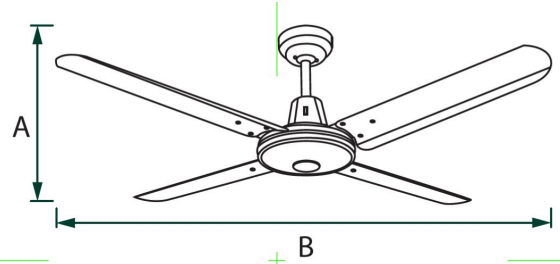

radiantlighting

NATIONAL 316 52/56

FANS

BY VENTAIR

PROJECT	
TYPE	
NOTES	

	A (DROP)	B
52	340mm	1300mm
56	340mm	1422mm

PRODUCT NAME	National 316 52/56
DESIGNER	Ventair
MANUFACTURER	Ventair
PRODUCT CODE	640-Z524EXTSS 640-Z564EXTSS
CATEGORY	Fans
MOTOR POWER	75W

FINISHES	Stainless Steel
DIMENSIONS	52: 340mm drop x 1300mm sweep (52 inch) 56: 340mm drop x 1422mm (56 inch)
WARRANTY	5 Years
DETAILS	- 3x Speeds - Reversible for Summer & Winter - Suitable for Outdoor