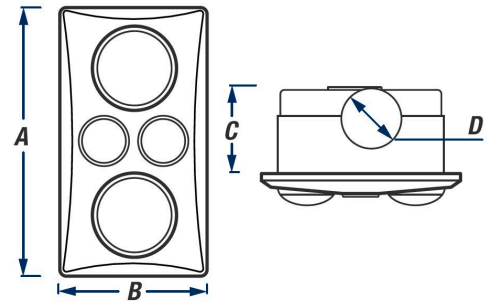

radiantlighting

EKO DUO

FANS

BY VENTAIR

PROJECT	
TYPE	
NOTES	

A	B	C	D
420mm	230mm	182mm	124mm

PRODUCT NAME	Eko Duo
DESIGNER	Ventair
MANUFACTURER	Ventair
PRODUCT CODE	640-H22LW (White) 640-H22LS (Silver)
CATEGORY	Fans
HEAT SOURCE	Heat Globe 2 x 275W

MOTOR POWER	28W
LIGHT SOURCE	2 x 6w LED
FINISHES	Silver White
DIMENSIONS	430 (L) x 230 (W) x 220 (D), 355 (H) x 200 (W) Cut Out mm
IP	X4
WARRANTY	3 Years