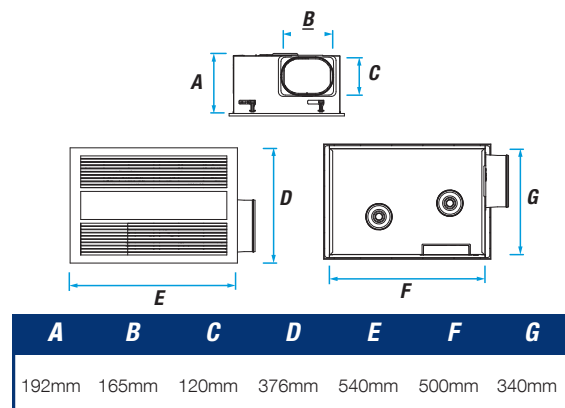

PROJECT	
TYPE	
NOTES	

SAHARA

EXHAUST FANS

BY VENTAIR

PRODUCT NAME	Sahara
DESIGNER	Ventair
PRODUCT CODE	640-SAH31WH (White) 640-SAH31BL (Black)
MANUFACTURER	Ventair
CATEGORY	Exhaust Fans
HEAT / COOL	Heat Wattage: Fan Driven 1100/2000W Fan Wattage: 40W
NOISE LEVEL	48dB(A)

LIGHT SOURCE	LED panel 20W (4000K)
FINISHES	Silver White
DIMENSIONS	Fascia: 537 x 370mm Cut out: 525 x 342mm
IP	X2
LUMEN OUTPUT	1500 lm
WARRANTY	3 Years