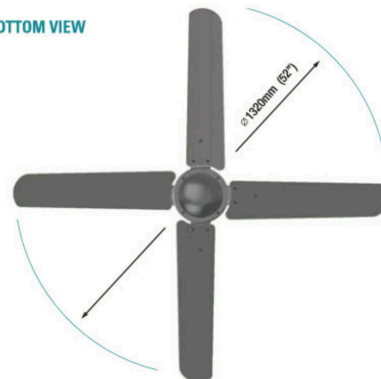

radiantlighting

TYPHOON 316

CEILING

HUNTER PACIFIC

PROJECT	
TYPE	
NOTES	

PRODUCT NAME	TYPHOON 316
DESIGNER	Hunter Pacific
MANUFACTURER	Hunter Pacific
PRODUCT CODE	79-446 (52") 79-456 (56")
DETAILS	3x Speeds Reversible for Summer & Winter Suitable indoor and outdoor (under covered areas)
DRAWING	

FINISHES	Stainless Steel
DIMENSIONS	52" Blade mm / 56" Blade mm
MATERIAL	316 Marine Grade Stainless Steel
WARRANTY	2 Year in Home Warranty 5 Year Motor Warranty
CATEGORY	Ceiling

SIDE VIEW

BOTTOM VIEW

PERTH
 T +61 08 9240 1008
 F +61 08 9240 1178
 sales@radiantlighting.com.au