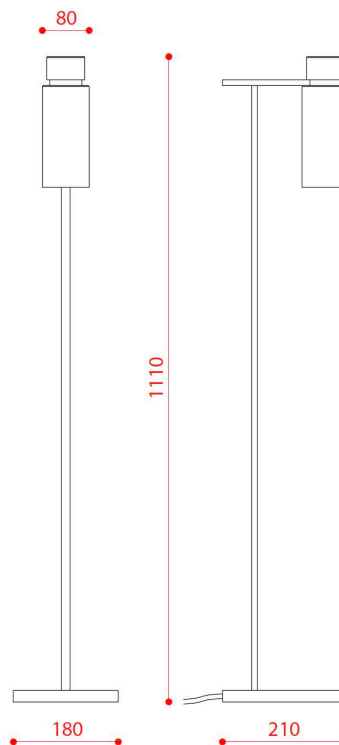

## OSMAN 560.61

FLOOR

BY TOOY

|                     |                               |
|---------------------|-------------------------------|
| <b>PRODUCT NAME</b> | Osman Floor Lamp              |
| <b>DESIGNER</b>     | Corrado Dotti                 |
| <b>MANUFACTURER</b> | Tooy                          |
| <b>PRODUCT CODE</b> | 124-560.61                    |
| <b>CATEGORY</b>     | Floor                         |
| <b>MATERIAL</b>     | Powder Coat Aluminium   Glass |
| <b>DIMMABILITY</b>  | Dependant on bulb             |

|                     |              |
|---------------------|--------------|
| <b>LIGHT SOURCE</b> | 1 x max 10W  |
| <b>FINISHES</b>     | Black        |
| <b>DIMENSIONS</b>   | Ø 24 / H 110 |
| <b>IP</b>           | 20           |
| <b>ORIGIN</b>       | Italy        |
| <b>WARRANTY</b>     | 1 year       |