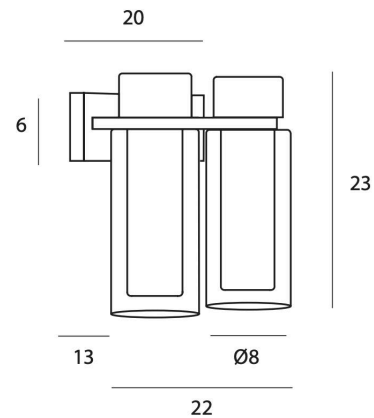

| | |
|----------------|--|
| PROJECT | |
| TYPE | |
| NOTES | |

OSMAN 560.42

WALL

BY TOOY

| | | | |
|---------------------|----------------------------|---------------------|-----------------------------|
| PRODUCT NAME | Osman 560.42 | LIGHT SOURCE | 2 x max 10w - E14 |
| DESIGNER | Corrado Dotti | FINISHES | Matte Black + Brushed Brass |
| MANUFACTURER | Tooy | DIMENSIONS | Ø 22 H 23 cm D 13 cm |
| PRODUCT CODE | 124-560.42 | IP | 20 |
| CATEGORY | Wall | ORIGIN | Italy |
| MATERIAL | Borosilicate glass Metal | WARRANTY | 1 year |
| DIMMABILITY | Dependant on bulb | | |