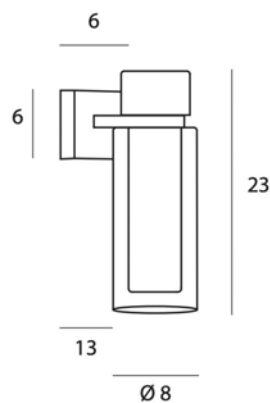

PROJECT	
TYPE	
NOTES	

OSMAN 560.41

WALL

BY TOOY

PRODUCT NAME	Osman 560.41
DESIGNER	Corrado Dotti
MANUFACTURER	Tooy
PRODUCT CODE	124-560.41
CATEGORY	Wall
MATERIAL	Borosilicate glass Metal
DIMMABILITY	Dependant on bulb

LIGHT SOURCE	1 x max 10W - E14
FINISHES	Matte Black + Brushed Brass
DIMENSIONS	Ø 8 H 23 cm D 13 cm
IP	20
ORIGIN	Italy
WARRANTY	1 year