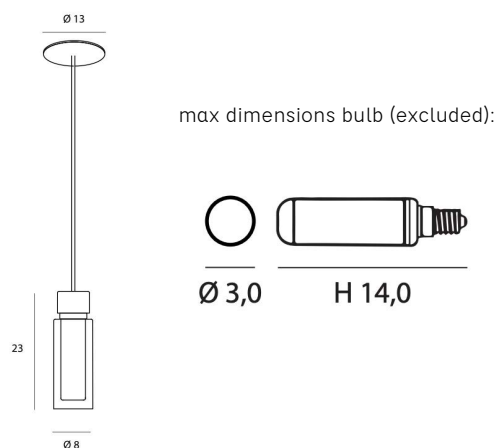

## OSMAN 560.21

SUSPENSION

BY TOOY

<b>PRODUCT NAME</b>	Osman 560.21
<b>DESIGNER</b>	Corrado Dotti
<b>MANUFACTURER</b>	Tooy
<b>PRODUCT CODE</b>	124-560.21
<b>CATEGORY</b>	Suspension
<b>MATERIAL</b>	Borosilicate glass   Metal
<b>DIMMABILITY</b>	Dependant on bulb

<b>LIGHT SOURCE</b>	1 x max 10w - E14
<b>FINISHES</b>	Matte Black + Brushed Brass
<b>DIMENSIONS</b>	Ø 8 cm H 23 cm
<b>IP</b>	20
<b>ORIGIN</b>	Italy
<b>WARRANTY</b>	1 year