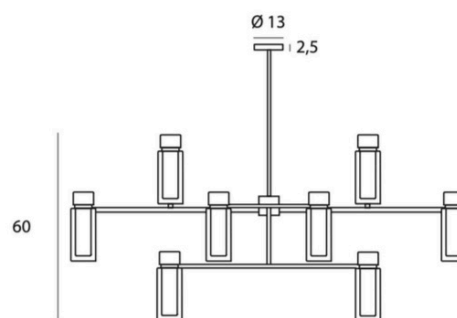

PROJECT	
TYPE	
NOTES	

OSMAN 560.17

SUSPENSION

BY TOOY

max dimensions bulb (excluded):

PRODUCT NAME	Osman 560.17	LIGHT SOURCE	16 x max 10W - E14
DESIGNER	Corrado Dotti	FINISHES	Matte Black + Brushed Brass
MANUFACTURER	Tooy	DIMENSIONS	L 70 W 130 H 60 cm - Stem length can be adjusted on site 60/90 cm
PRODUCT CODE	124-560.17	IP	20
CATEGORY	Suspension	ORIGIN	Italy
MATERIAL	Borosilicate glass Metal	WARRANTY	1 year
DIMMABILITY	Dependant on bulb		