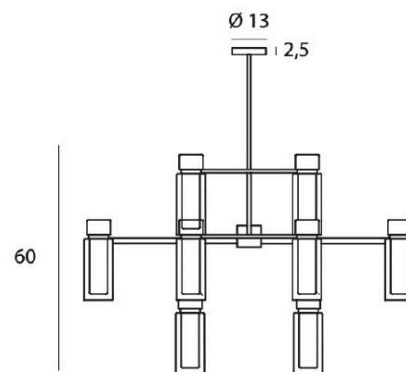

PROJECT	
TYPE	
NOTES	

OSMAN 560.16

SUSPENSION

BY TOOY

max dimensions bulb (excluded):

PRODUCT NAME	Osman 560.16	LIGHT SOURCE	16 x max 10w - E14
DESIGNER	Corrado Dotti	FINISHES	Matte Black + Brushed Brass
MANUFACTURER	Tooy	DIMENSIONS	Ø 95cm H 60cm - Stem length can be adjusted on site 60/90 cm
PRODUCT CODE	124-560.16	IP	20
CATEGORY	Suspension	ORIGIN	Italy
MATERIAL	Borosilicate glass Metal	WARRANTY	1 year
DIMMABILITY	Dependant on bulb		