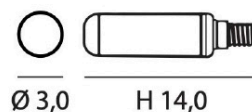

PROJECT	
TYPE	
NOTES	

OSMAN 560.16

SUSPENSION

BY TOOY

max dimensions bulb (excluded):

PRODUCT NAME	Osman 560.16	LIGHT SOURCE	16 x max 10w - E14
DESIGNER	Corrado Dotti	FINISHES	Matte Black + Brushed Brass
MANUFACTURER	Tooy	DIMENSIONS	Ø 95cm H 60cm - Stem length can be adjusted on site 60/90 cm
PRODUCT CODE	124-560.16	IP	20
CATEGORY	Suspension	ORIGIN	Italy
MATERIAL	Borosilicate glass Metal	WARRANTY	1 year
DIMMABILITY	Dependant on bulb		