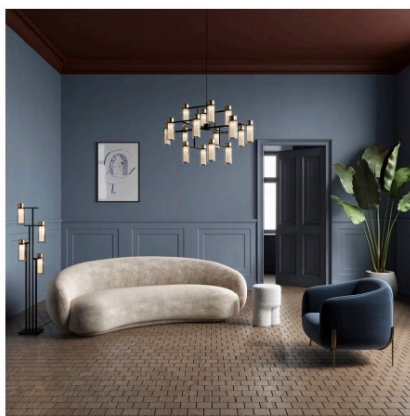

PROJECT	
TYPE	
NOTES	

OSMAN 560.16

SUSPENSION

BY TOOY

max dimensions bulb (excluded):

PRODUCT NAME	Osman 560.16	LIGHT SOURCE	16 x max 10w - E14
DESIGNER	Corrado Dotti	FINISHES	Matte Black + Brushed Brass
MANUFACTURER	Tooy	DIMENSIONS	Ø 95cm H 60cm - Stem length can be adjusted on site 60/90 cm
PRODUCT CODE	124-560.16	IP	20
CATEGORY	Suspension	ORIGIN	Italy
MATERIAL	Borosilicate glass Metal	WARRANTY	1 year
DIMMABILITY	Dependant on bulb		