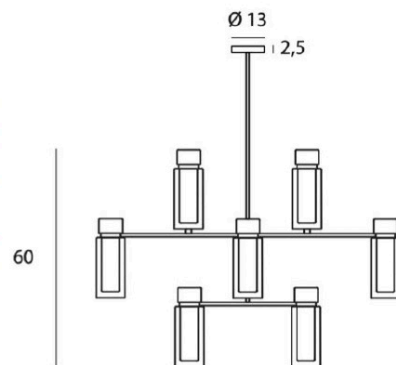

## OSMAN 560.12

SUSPENSION

BY TOOY

max dimensions bulb (excluded):

<b>PRODUCT NAME</b>	Osman 560.12	<b>LIGHT SOURCE</b>	12 x max 10W - E14
<b>DESIGNER</b>	Corrado Dotti	<b>FINISHES</b>	Matte Black + Brushed Brass
<b>MANUFACTURER</b>	Tooy	<b>DIMENSIONS</b>	Ø 85cm H 60cm - Stem length can be adjusted on site 60/90 cm.
<b>PRODUCT CODE</b>	124-560.12	<b>IP</b>	20
<b>CATEGORY</b>	Suspension	<b>ORIGIN</b>	Italy
<b>MATERIAL</b>	Borosilicate glass   Metal	<b>WARRANTY</b>	1 year
<b>DIMMABILITY</b>	Dependant on bulb		