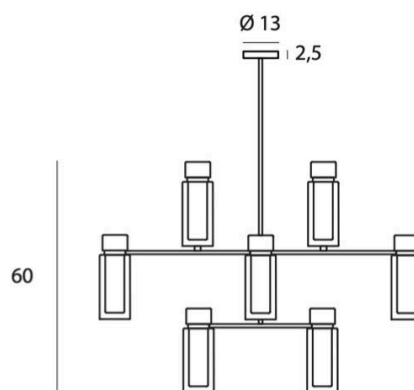

PROJECT	
TYPE	
NOTES	

OSMAN 560.12

SUSPENSION

BY TOOY

PRODUCT NAME	Osman 560.12	LIGHT SOURCE	12 x max 10W - E14
DESIGNER	Corrado Dotti	FINISHES	Matte Black + Brushed Brass
MANUFACTURER	Tooy	DIMENSIONS	Ø 85cm H 60cm - Stem length can be adjusted on site 60/90 cm.
PRODUCT CODE	124-560.12	IP	20
CATEGORY	Suspension	ORIGIN	Italy
MATERIAL	Borosilicate glass Metal	WARRANTY	1 year

max dimensions bulb (excluded):