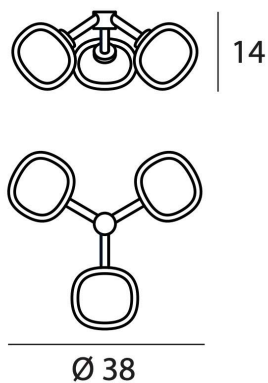

PROJECT	
TYPE	
NOTES	

NABILA WALL/CEILING 3

WALL/CEILING

BY TOOY

PRODUCT NAME	Nabila Wall/Ceiling 3
DESIGNER	Corrado Dotti
MANUFACTURER	Tooy
PRODUCT CODE	124-552.73
CATEGORY	Wall / Ceiling
MATERIAL	Borosilicate glass Metal

LIGHT SOURCE	3x G9 LED 2.5W
IP	40
FINISHES	Black / Brushed Brass / Transparent Glass Black / Black Chrome / Smoked Glass
DIMENSIONS	Ø 38 x W 14 cm Glass Ø 12 cm
ORIGIN	Italy
WARRANTY	1 Year