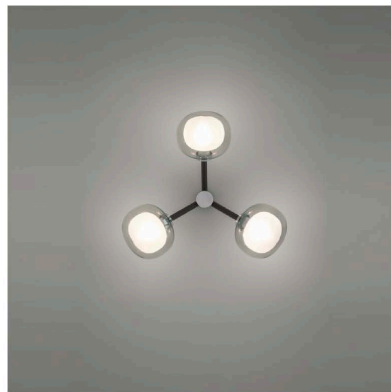

PROJECT	
TYPE	
NOTES	

NABILA WALL/CEILING 3

WALL/CEILING

BY TOOY

PRODUCT NAME	Nabila Wall/Ceiling 3
DESIGNER	Corrado Dotti
MANUFACTURER	Tooy
PRODUCT CODE	124-552.73
CATEGORY	Wall / Ceiling
MATERIAL	Borosilicate glass Metal
DIMMABILITY	Dependant on bulb

LIGHT SOURCE	3x G9 LED 2.5W
IP	40
FINISHES	Black / Brushed Brass / Transparent Glass Black / Black Chrome / Smoked Glass
DIMENSIONS	Ø 38 x W 14 cm Glass Ø 12 cm
ORIGIN	Italy
WARRANTY	1 Year