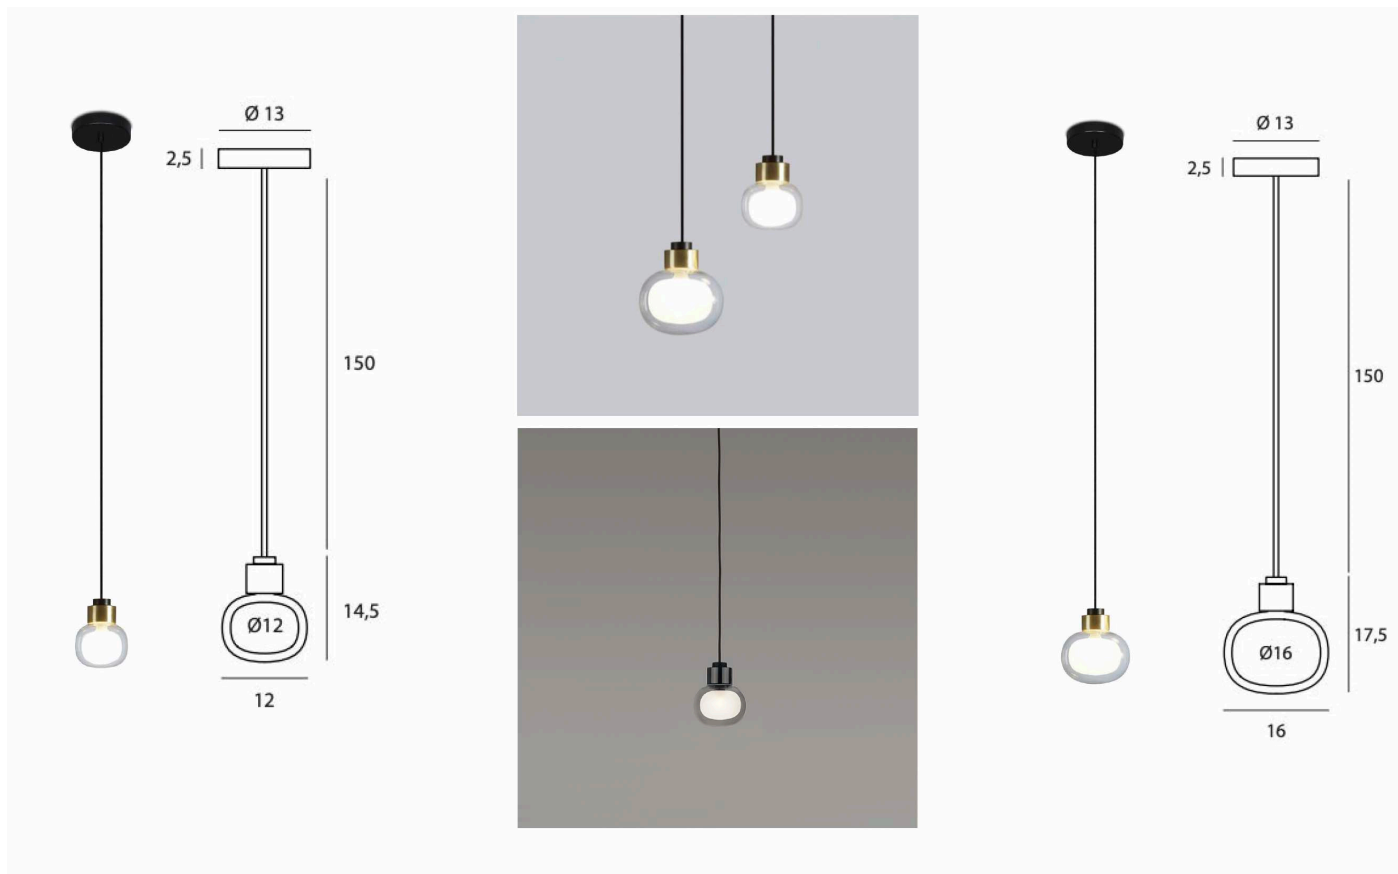

PROJECT	
TYPE	
NOTES	

NABILA SUSPENSION

SUSPENSION

BY TOOY

PRODUCT NAME	Nabila Suspensions (552.21 & 552.22)	LIGHT SOURCE	1x G9 LED 2.5W
DESIGNER	Corrado Dotti	IP	40
MANUFACTURER	Tooy	FINISHES	Black / Brushed Brass / Transparent Glass Black / Black Chrome / Smoked Glass
PRODUCT CODE	Ø 12: 124-552.21 Ø 16: 124-552.22	DIMENSIONS	Ø 12 x H 14.5 cm + 150 cm Ø 16 x H 17.5 cm + 150 cm
CATEGORY	Suspension	ORIGIN	Italy
MATERIAL	Borosilicate glass Metal	WARRANTY	1 Year
DIMMABILITY	Dependant on bulb		