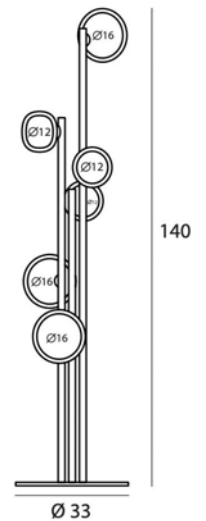

PROJECT	
TYPE	
NOTES	

NABILA FLOOR LAMP

FLOOR

BY TOOY

PRODUCT NAME	Nabila Floor Lamp	LIGHT SOURCE	6 x max 18W - G9 220-240V
DESIGNER	Corrado Dotti	FINISHES	Black / Brushed Brass / Transparent Glass Black / Black Chrome / Smoked Glass
MANUFACTURER	Tooy	DIMENSIONS	33 H 140 cm Cable length 300 cm Glass Ø 12-16 cm
PRODUCT CODE	124-552.66	IP	40
CATEGORY	Floor	ORIGIN	Italy
MATERIAL	Borosilicate glass Metal	WARRANTY	1 year
DIMMABILITY	Dependant on bulb		