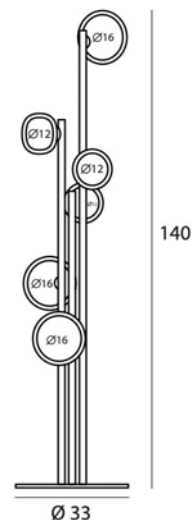

## NABILA FLOOR LAMP

FLOOR

BY TOOY

<b>PRODUCT NAME</b>	Nabila Floor Lamp
<b>DESIGNER</b>	Corrado Dotti
<b>MANUFACTURER</b>	Tooy
<b>PRODUCT CODE</b>	124-552.66
<b>CATEGORY</b>	Floor
<b>MATERIAL</b>	Borosilicate glass   Metal
<b>DIMMABILITY</b>	Dependant on bulb

<b>LIGHT SOURCE</b>	6 x max 18W - G9 220-240V
<b>FINISHES</b>	Black / Brushed Brass / Transparent Glass Black / Black Chrome / Smoked Glass
<b>DIMENSIONS</b>	33 H 140 cm   Cable length 300 cm Glass Ø 12-16 cm
<b>IP</b>	40
<b>ORIGIN</b>	Italy
<b>WARRANTY</b>	1 year