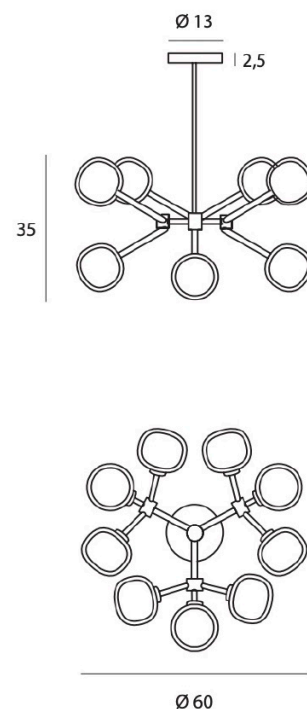

PROJECT	
TYPE	
NOTES	

NABILA CHANDELIER 9

SUSPENSION

BY TOOY

PRODUCT NAME	Nabila Chandelier 9
DESIGNER	Corrado Dotti
MANUFACTURER	Tooy
PRODUCT CODE	124-552.19
CATEGORY	Suspension
MATERIAL	Borosilicate glass Metal
DIMMABILITY	Dependant on bulb

LIGHT SOURCE	9 x G9 LED 2.5W
IP	40
DIMENSIONS	Ø 60 H 35 cm Stem length = 30 / 60 / 90 cm Adjusted On-Site
FINISHES	Black / Brushed Brass / Transparent Glass Black / Black Chrome / Smoked Glass
ORIGIN	Italy
WARRANTY	1 Year