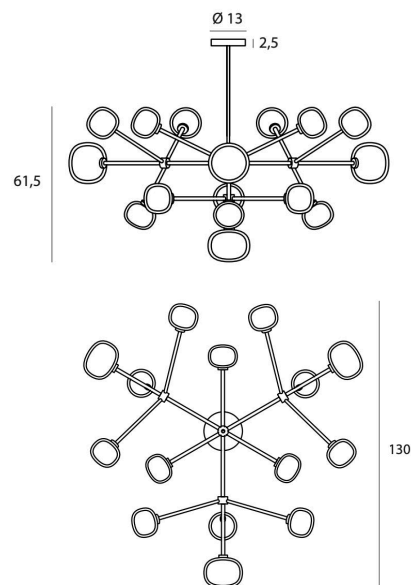

PROJECT	
TYPE	
NOTES	

NABILA CHANDELIER 16

SUSPENSION

BY TOOY

PRODUCT NAME	Nabila Chandelier 16
DESIGNER	Corrado Dotti
MANUFACTURER	Tooy
PRODUCT CODE	124-552.16
CATEGORY	Suspension
MATERIAL	Borosilicate glass Metal

LIGHT SOURCE	16x G9 LED 2.5W
IP	40
DIMENSIONS	130 x H 61.5 cm Stem length = 30 / 60 / 90 cm Adjusted On-Site
FINISHES	Black / Brushed Brass / Transparent Glass Black / Black Chrome / Smoked Glass
ORIGIN	Italy
WARRANTY	1 Year