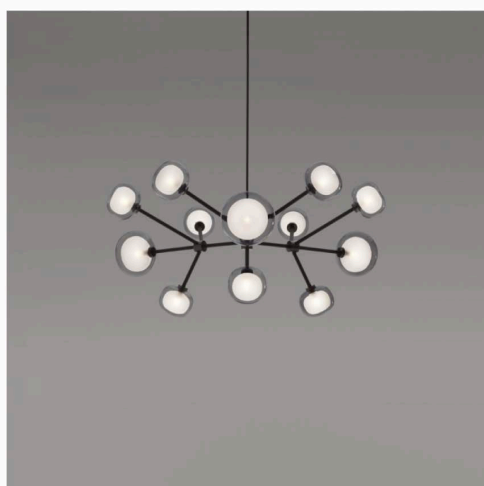

## NABILA CHANDELIER 12

**SUSPENSION**

BY TOOY

<b>PRODUCT NAME</b>	Nabila Chandelier 12
<b>DESIGNER</b>	Corrado Dotti
<b>MANUFACTURER</b>	Tooy
<b>PRODUCT CODE</b>	124-552.12
<b>CATEGORY</b>	Suspension
<b>MATERIAL</b>	Borosilicate glass   Metal
<b>DIMMABILITY</b>	Dependant on bulb

<b>LIGHT SOURCE</b>	12 x G9 LED 2.5W
<b>IP</b>	40
<b>DIMENSIONS</b>	Ø 95 x H 40 cm Stem length = 30 / 60 / 90 cm Adjusted On-Site
<b>FINISHES</b>	Black / Brushed Brass / Transparent Glass Black / Black Chrome / Smoked Glass
<b>ORIGIN</b>	Italy
<b>WARRANTY</b>	1 Year