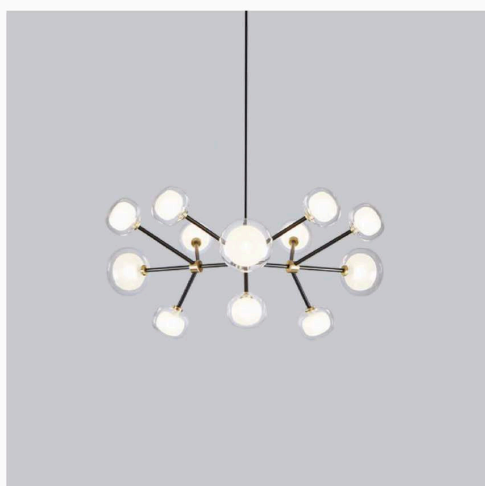

## NABILA CHANDELIER 12

**SUSPENSION**

BY TOOY

<b>PRODUCT NAME</b>	Nabila Chandelier 12
<b>DESIGNER</b>	Corrado Dotti
<b>MANUFACTURER</b>	Tooy
<b>PRODUCT CODE</b>	124-552.12
<b>CATEGORY</b>	Suspension
<b>MATERIAL</b>	Borosilicate glass   Metal
<b>DIMMABILITY</b>	Dependant on bulb

<b>LIGHT SOURCE</b>	12 x G9 LED 2.5W
<b>IP</b>	40
<b>DIMENSIONS</b>	Ø 95 x H 40 cm Stem length = 30 / 60 / 90 cm Adjusted On-Site
<b>FINISHES</b>	Black / Brushed Brass / Transparent Glass Black / Black Chrome / Smoked Glass
<b>ORIGIN</b>	Italy
<b>WARRANTY</b>	1 Year