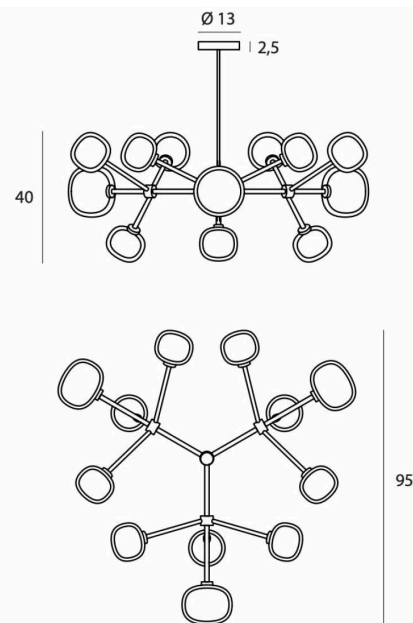

<b>PROJECT</b>	
<b>TYPE</b>	
<b>NOTES</b>	

## NABILA CHANDELIER 12

**SUSPENSION**

BY TOOY

<b>PRODUCT NAME</b>	Nabila Chandelier 12
<b>DESIGNER</b>	Corrado Dotti
<b>MANUFACTURER</b>	Tooy
<b>PRODUCT CODE</b>	124-552.12
<b>CATEGORY</b>	Suspension
<b>MATERIAL</b>	Borosilicate glass   Metal
<b>DIMMABILITY</b>	Dependant on bulb

<b>LIGHT SOURCE</b>	12 x G9 LED 2.5W
<b>IP</b>	40
<b>DIMENSIONS</b>	Ø 95 x H 40 cm Stem length = 30 / 60 / 90 cm Adjusted On-Site
<b>FINISHES</b>	Black / Brushed Brass / Transparent Glass Black / Black Chrome / Smoked Glass
<b>ORIGIN</b>	Italy
<b>WARRANTY</b>	1 Year