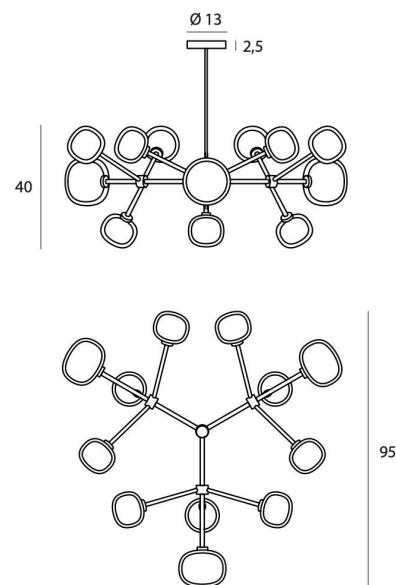

PROJECT	
TYPE	
NOTES	

NABILA CHANDELIER 12

SUSPENSION

BY TOOY

PRODUCT NAME	Nabila Chandelier 12
DESIGNER	Corrado Dotti
MANUFACTURER	Tooy
PRODUCT CODE	124-552.12
CATEGORY	Suspension
MATERIAL	Borosilicate glass Metal

LIGHT SOURCE	12 x G9 LED 2.5W
IP	40
DIMENSIONS	Ø 95 x H 40 cm Stem length = 30 / 60 / 90 cm Adjusted On-Site
FINISHES	Black / Brushed Brass / Transparent Glass Black / Black Chrome / Smoked Glass
ORIGIN	Italy
WARRANTY	3 Years