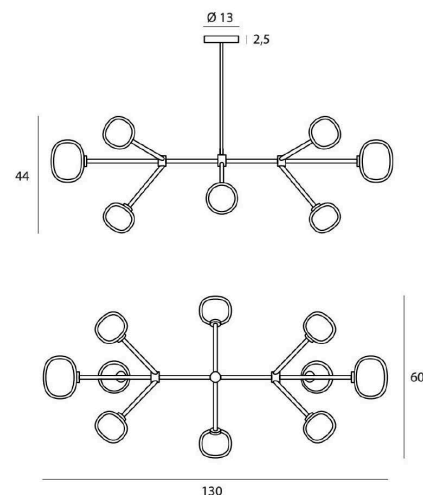

PROJECT	
TYPE	
NOTES	

NABILA CHANDELIER 10

SUSPENSION

BY TOOY

PRODUCT NAME	Nabila Chandelier 10
DESIGNER	Corrado Dotti
MANUFACTURER	Tooy
PRODUCT CODE	124-552.10
CATEGORY	Suspension
MATERIAL	Borosilicate glass Metal
DIMMABILITY	Dependant on bulb

LIGHT SOURCE	10 x G9 LED 2.5W
IP	40
DIMENSIONS	Ø 130 x H 44 cm Stem length = 30 / 60 / 90 cm Adjusted On-Site
FINISHES	Black / Brushed Brass / Transparent Glass Black / Black Chrome / Smoked Glass
ORIGIN	Italy
WARRANTY	1 Year