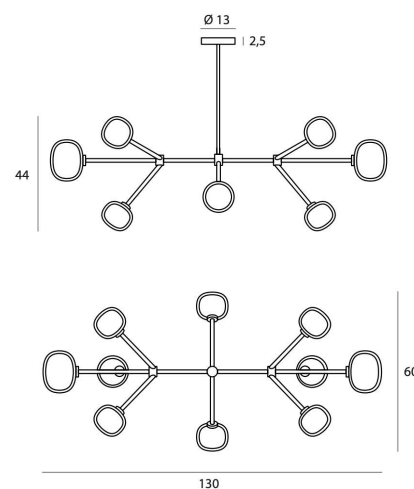

## NABILA CHANDELIER 10

**SUSPENSION**

BY TOOY

<b>PRODUCT NAME</b>	Nabila Chandelier 10
<b>DESIGNER</b>	Corrado Dotti
<b>MANUFACTURER</b>	Tooy
<b>PRODUCT CODE</b>	124-552.10
<b>CATEGORY</b>	Suspension
<b>MATERIAL</b>	Borosilicate glass   Metal

<b>LIGHT SOURCE</b>	10 x G9 LED 2.5W
<b>IP</b>	40
<b>DIMENSIONS</b>	$\varnothing 130 \times H 44$ cm Stem length = 30 / 60 / 90 cm Adjusted On-Site
<b>FINISHES</b>	Black / Brushed Brass / Transparent Glass Black / Black Chrome / Smoked Glass
<b>ORIGIN</b>	Italy
<b>WARRANTY</b>	1 Year