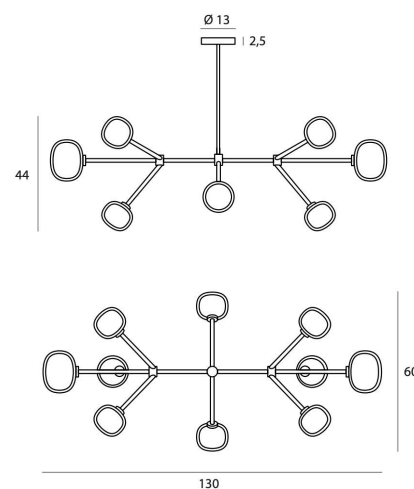

PROJECT	
TYPE	
NOTES	

NABILA CHANDELIER 10

SUSPENSION

BY TOOY

PRODUCT NAME	Nabila Chandelier 10
DESIGNER	Corrado Dotti
MANUFACTURER	Tooy
PRODUCT CODE	124-552.10
CATEGORY	Suspension
MATERIAL	Borosilicate glass Metal

LIGHT SOURCE	10 x G9 LED 2.5W
IP	40
DIMENSIONS	$\varnothing 130 \times H 44$ cm Stem length = 30 / 60 / 90 cm Adjusted On-Site
FINISHES	Black / Brushed Brass / Transparent Glass Black / Black Chrome / Smoked Glass
ORIGIN	Italy
WARRANTY	3 Years