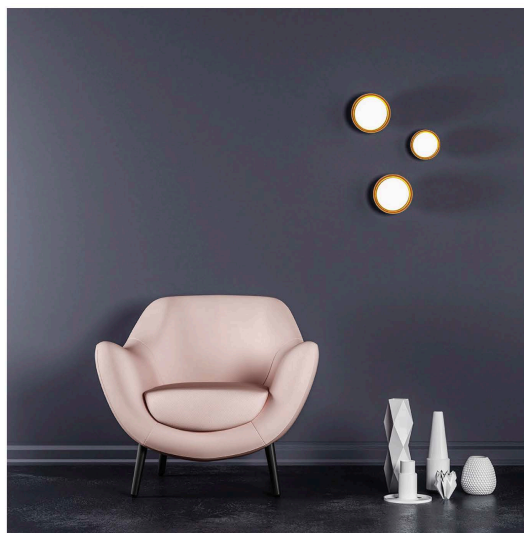

PROJECT	
TYPE	
NOTES	

MUSE WALL/CEILING

WALL/CEILING

BY TOOY

PRODUCT NAME	Muse Wall/Ceiling
DESIGNER	Corrado Dotti
MANUFACTURER	Tooy
PRODUCT CODE	<p>Ø 150 mm:</p> <p>124-554.71C (Black/Copper)</p> <p>124-554.71BR (Black/Brass)</p> <p>Ø 200mm:</p> <p>124-554.72C (Black/Copper)</p> <p>124-554.72BR (Black/Brass)</p>
CATEGORY	Wall Ceiling
MATERIAL	Borosilicate glass Metal

LIGHT SOURCE	1 x max 18W - G9
IP	20
DIMENSIONS	<p>Ø 150 (W) x 96 (H) mm</p> <p>Ø 200 (W) x 190 (H) mm</p>
FINISHES	<p>Black/Copper</p> <p>Black/Brass</p>
ORIGIN	Italy
WARRANTY	3 Years