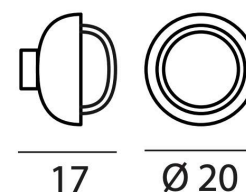

PROJECT	
TYPE	
NOTES	

MUSE WALL/CEILING

WALL/CEILING

BY TOOY

PRODUCT NAME	Muse Wall/Ceiling
DESIGNER	Corrado Dotti
MANUFACTURER	Tooy
PRODUCT CODE	<p>Ø 150 mm:</p> <p>124-554.71C (Black/Copper)</p> <p>124-554.71BR (Black/Brass)</p> <p>Ø 200mm:</p> <p>124-554.72C (Black/Copper)</p> <p>124-554.72BR (Black/Brass)</p>
CATEGORY	Wall Ceiling
MATERIAL	Borosilicate glass Metal

LIGHT SOURCE	1 x max 18W - G9
IP	20
DIMENSIONS	<p>Ø 150 (W) x 96 (H) mm</p> <p>Ø 200 (W) x 190 (H) mm</p>
FINISHES	<p>Black/Copper</p> <p>Black/Brass</p>
ORIGIN	Italy
WARRANTY	3 Years