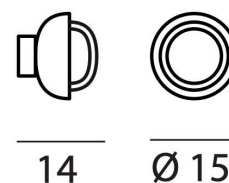

PROJECT	
TYPE	
NOTES	

MUSE WALL/CEILING

WALL/CEILING

BY TOOY

PRODUCT NAME	Muse Wall/Ceiling
DESIGNER	Corrado Dotti
MANUFACTURER	Tooy
PRODUCT CODE	<p>Ø 150 mm:</p> <p>124-554.71C (Black/Copper)</p> <p>124-554.71BR (Black/Brass)</p> <p>Ø 200mm:</p> <p>124-554.72C (Black/Copper)</p> <p>124-554.72BR (Black/Brass)</p>
CATEGORY	Wall Ceiling
MATERIAL	Borosilicate glass Metal

LIGHT SOURCE	1 x max 18W - G9
IP	20
DIMENSIONS	<p>Ø 150 (W) x 96 (H) mm</p> <p>Ø 200 (W) x 190 (H) mm</p>
FINISHES	<p>Black/Copper</p> <p>Black/Brass</p>
ORIGIN	Italy
WARRANTY	3 Years