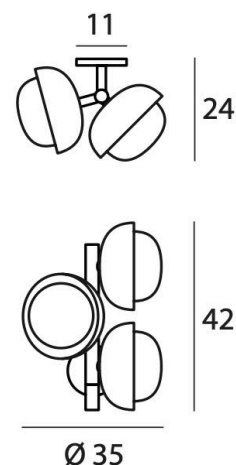

## MUSE WALL

WALL

BY TOOY

<b>PRODUCT NAME</b>	Muse Wall
<b>DESIGNER</b>	Corrado Dotti
<b>MANUFACTURER</b>	Tooy
<b>PRODUCT CODE</b>	124-554.44
<b>CATEGORY</b>	Wall
<b>MATERIAL</b>	Borosilicate Glass   Metal
<b>DIMMABILITY</b>	Dependant on bulb

<b>LIGHT SOURCE</b>	4 x max 10W - G9
<b>IP</b>	20
<b>DIMENSIONS</b>	Ø 35 x 42 (H) x 24 (D) cm   Glass Ø 16 cm
<b>FINISHES</b>	Black   Brass
<b>ORIGIN</b>	Italy
<b>WARRANTY</b>	3 Years