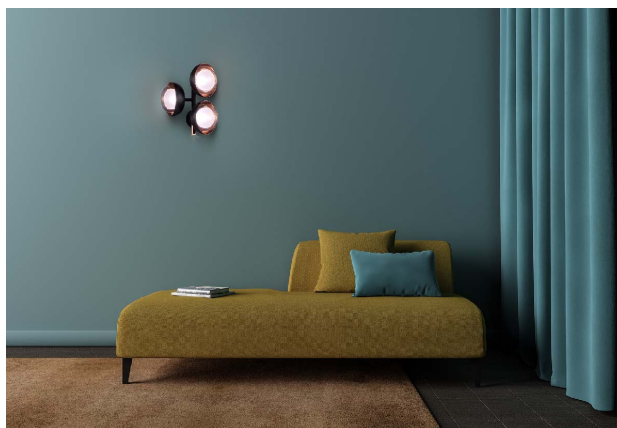

## MUSE WALL

WALL

BY TOOY

<b>PRODUCT NAME</b>	Muse Wall
<b>DESIGNER</b>	Corrado Dotti
<b>MANUFACTURER</b>	Tooy
<b>PRODUCT CODE</b>	124-554.44
<b>CATEGORY</b>	Wall
<b>MATERIAL</b>	Borosilicate Glass   Metal
<b>DIMMABILITY</b>	Dependant on bulb

<b>LIGHT SOURCE</b>	4 x max 10W - G9
<b>IP</b>	20
<b>DIMENSIONS</b>	Ø 35 x 42 (H) x 24 (D) cm   Glass Ø 16 cm
<b>FINISHES</b>	Black   Brass
<b>ORIGIN</b>	Italy
<b>WARRANTY</b>	3 Years