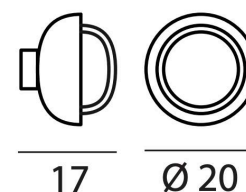

PROJECT	
TYPE	
NOTES	

MUSE WALL

WALL

BY TOOY

PRODUCT NAME	Muse Wall (554.71 & 554.72)
DESIGNER	Corrado Dotti
MANUFACTURER	Tooy
PRODUCT CODE	<p>Ø 150 mm:</p> <p>124-554.71C (Black/Copper)</p> <p>124-554.71 (Black/Brass)</p> <p>Ø 200mm:</p> <p>124-554.72C (Black/Copper)</p> <p>124-554.72 (Black/Brass)</p>
CATEGORY	Wall Ceiling
MATERIAL	Borosilicate glass Metal

LIGHT SOURCE	1 x max 18W - G9
IP	20
DIMENSIONS	<p>Ø 150 (W) x 96 (H) mm</p> <p>Ø 200 (W) x 190 (H) mm</p>
FINISHES	<p>Black/Copper</p> <p>Black/Brass</p>
ORIGIN	Italy
WARRANTY	3 Years