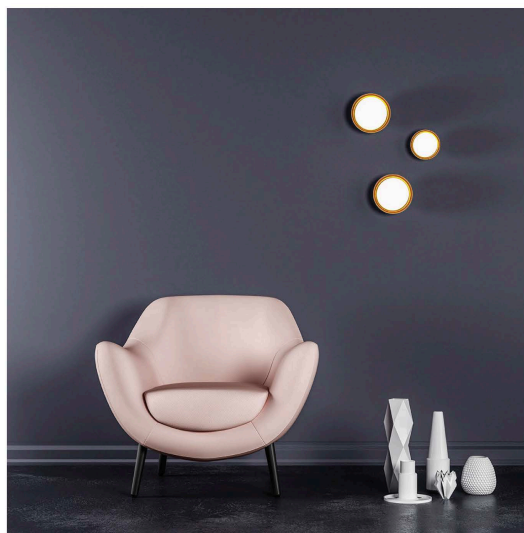

PROJECT	
TYPE	
NOTES	

MUSE WALL

WALL

BY TOOY

PRODUCT NAME	Muse Wall (554.71 & 554.72)
DESIGNER	Corrado Dotti
MANUFACTURER	Tooy
PRODUCT CODE	<p>Ø 150 mm:</p> <p>124-554.71C (Black/Copper)</p> <p>124-554.71 (Black/Brass)</p> <p>Ø 200mm:</p> <p>124-554.72C (Black/Copper)</p> <p>124-554.72 (Black/Brass)</p>
CATEGORY	Wall Ceiling
MATERIAL	Borosilicate glass Metal

LIGHT SOURCE	1 x max 18W - G9
IP	20
DIMENSIONS	<p>Ø 150 (W) x 96 (H) mm</p> <p>Ø 200 (W) x 190 (H) mm</p>
FINISHES	<p>Black/Copper</p> <p>Black/Brass</p>
ORIGIN	Italy
WARRANTY	3 Years