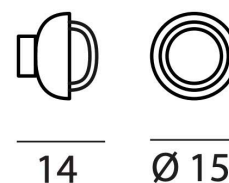

PROJECT	
TYPE	
NOTES	

MUSE WALL

WALL

BY TOOY

PRODUCT NAME	Muse Wall (554.71 & 554.72)
DESIGNER	Corrado Dotti
MANUFACTURER	Tooy
PRODUCT CODE	<p>Ø 150 mm:</p> <p>124-554.71C (Black/Copper)</p> <p>124-554.71 (Black/Brass)</p> <p>Ø 200mm:</p> <p>124-554.72C (Black/Copper)</p> <p>124-554.72 (Black/Brass)</p>
CATEGORY	Wall Ceiling
MATERIAL	Borosilicate glass Metal

LIGHT SOURCE	1 x max 18W - G9
IP	20
DIMENSIONS	<p>Ø 150 (W) x 96 (H) mm</p> <p>Ø 200 (W) x 190 (H) mm</p>
FINISHES	<p>Black/Copper</p> <p>Black/Brass</p>
ORIGIN	Italy
WARRANTY	3 Years