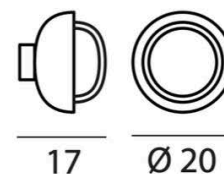

PROJECT	
TYPE	
NOTES	

MUSE WALL/CEILING

WALL/CEILING

BY TOOY

PRODUCT NAME	Muse Wall/Ceiling
DESIGNER	Corrado Dotti
MANUFACTURER	Tooy
PRODUCT CODE	Ø 150 mm: 124-554.71C (Black/Copper) 124-554.71BR (Black/Brass) Ø 200mm: 124-554.72C (Black/Copper) 124-554.72BR (Black/Brass)
CATEGORY	Wall Ceiling
MATERIAL	Borosilicate glass Metal

LIGHT SOURCE	1 x max 18W - G9
IP	20
DIMENSIONS	Ø 150 (W) x 96 (H) mm Ø 200 (W) x 190 (H) mm
FINISHES	Black/Copper Black/Brass
ORIGIN	Italy
WARRANTY	3 Years
DIMMABILITY	Dependant on bulb