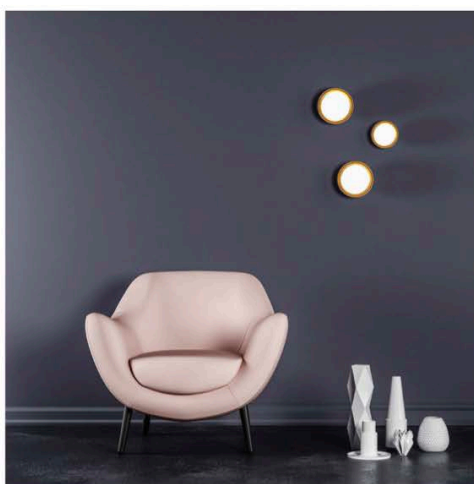

PROJECT	
TYPE	
NOTES	

MUSE WALL/CEILING

WALL/CEILING

BY TOOY

PRODUCT NAME	Muse Wall/Ceiling
DESIGNER	Corrado Dotti
MANUFACTURER	Tooy
PRODUCT CODE	Ø 150 mm: 124-554.71C (Black/Copper) 124-554.71BR (Black/Brass) Ø 200mm: 124-554.72C (Black/Copper) 124-554.72BR (Black/Brass)
CATEGORY	Wall Ceiling
MATERIAL	Borosilicate glass Metal

LIGHT SOURCE	1 x max 18W - G9
IP	20
DIMENSIONS	Ø 150 (W) x 96 (H) mm Ø 200 (W) x 190 (H) mm
FINISHES	Black/Copper Black/Brass
ORIGIN	Italy
WARRANTY	3 Years
DIMMABILITY	Dependant on bulb