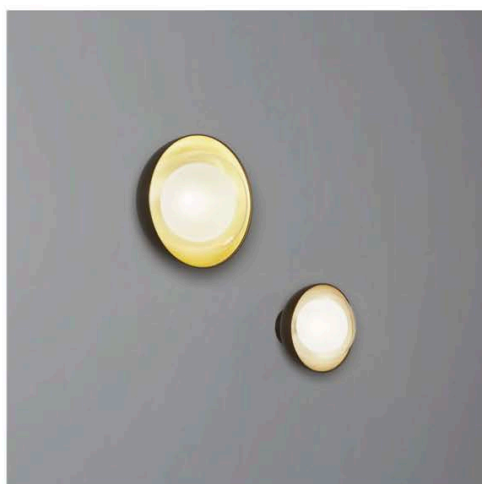

PROJECT	
TYPE	
NOTES	

MUSE WALL/CEILING

WALL/CEILING

BY TOOY

PRODUCT NAME	Muse Wall/Ceiling
DESIGNER	Corrado Dotti
MANUFACTURER	Tooy
PRODUCT CODE	Ø 150 mm: 124-554.71C (Black/Copper) 124-554.71BR (Black/Brass) Ø 200mm: 124-554.72C (Black/Copper) 124-554.72BR (Black/Brass)
CATEGORY	Wall Ceiling
MATERIAL	Borosilicate glass Metal

LIGHT SOURCE	1 x max 18W - G9
IP	20
DIMENSIONS	Ø 150 (W) x 96 (H) mm Ø 200 (W) x 190 (H) mm
FINISHES	Black/Copper Black/Brass
ORIGIN	Italy
WARRANTY	3 Years
DIMMABILITY	Dependant on bulb