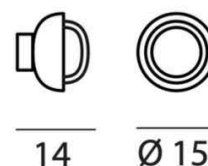

PROJECT	
TYPE	
NOTES	

MUSE WALL/CEILING

WALL/CEILING

BY TOOY

PRODUCT NAME	Muse Wall/Ceiling
DESIGNER	Corrado Dotti
MANUFACTURER	Tooy
PRODUCT CODE	Ø 150 mm: 124-554.71C (Black/Copper) 124-554.71BR (Black/Brass) Ø 200mm: 124-554.72C (Black/Copper) 124-554.72BR (Black/Brass)
CATEGORY	Wall Ceiling
MATERIAL	Borosilicate glass Metal

LIGHT SOURCE	1 x max 18W - G9
IP	20
DIMENSIONS	Ø 150 (W) x 96 (H) mm Ø 200 (W) x 190 (H) mm
FINISHES	Black/Copper Black/Brass
ORIGIN	Italy
WARRANTY	3 Years
DIMMABILITY	Dependant on bulb