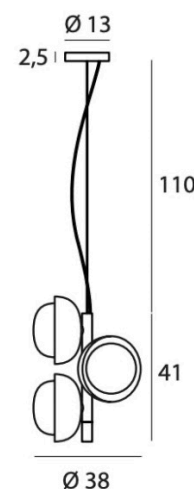

PROJECT	
TYPE	
NOTES	

MUSE SUSPENSION

SUSPENSION

BY TOOY

PRODUCT NAME	Muse Suspension (554.25)
DESIGNER	Corrado Dotti
MANUFACTURER	Tooy
PRODUCT CODE	124-554.25C (Black/Copper) 124-554.25 (Black/Brass)
CATEGORY	Suspension
MATERIAL	Borosilicate glass Metal
DIMMABILITY	Dependant on bulb

LIGHT SOURCE	5 x max 18W - G9
IP	40
DIMENSIONS	Ø 380 (W) x 1510 (H) mm Cable length 1100 mm Glass Ø 160 mm
FINISHES	Black/Copper Black/Brass
ORIGIN	Italy
WARRANTY	3 Years