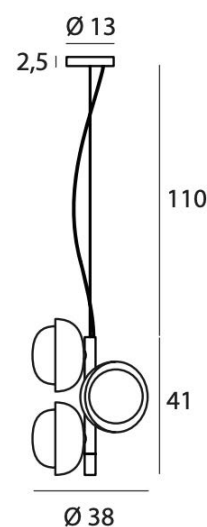

## MUSE SUSPENSION

SUSPENSION

BY TOOY

<b>PRODUCT NAME</b>	Muse Suspension (554.25)
<b>DESIGNER</b>	Corrado Dotti
<b>MANUFACTURER</b>	Tooy
<b>PRODUCT CODE</b>	124-554.25C (Black/Copper) 124-554.25 (Black/Brass)
<b>CATEGORY</b>	Suspension
<b>MATERIAL</b>	Borosilicate glass   Metal

<b>LIGHT SOURCE</b>	5 x max 18W - G9
<b>IP</b>	40
<b>DIMENSIONS</b>	Ø 380 (W) x 1510 (H) mm   Cable length - 1100 mm Glass - Ø 160 mm
<b>FINISHES</b>	Black/Copper Black/Brass
<b>ORIGIN</b>	Italy
<b>WARRANTY</b>	3 Years