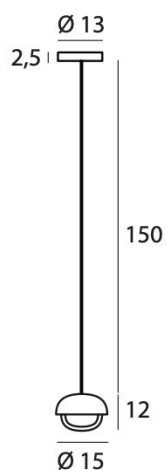

PROJECT	
TYPE	
NOTES	

MUSE SINGLE SUSPENSIONS **SUSPENSION**

BY TOOY

PRODUCT NAME	Muse Single Suspension (554.21 & 554.22)
DESIGNER	Corrado Dotti
MANUFACTURER	Tooy
PRODUCT CODE	<p>Ø 150 mm: 124-554.21C (Black/Copper) 124-554.21BR (Black/Brass)</p> <p>Ø 200mm: 124-554.22C (Black/Copper) 124-554.22BR (Black/Brass)</p>
CATEGORY	Suspension
MATERIAL	Borosilicate glass Metal

LIGHT SOURCE	1 x max 18W - G9
IP	20
DIMENSIONS	<p>Ø 150 (W) x 96 (H) + 1500 (Cable) mm Ø 200 (W) x 126 (H) + 1500 (Cable) mm</p>
FINISHES	<p>Black/Copper Black/Brass</p>
ORIGIN	Italy
WARRANTY	3 Years
DIMMABILITY	Dependant on bulb