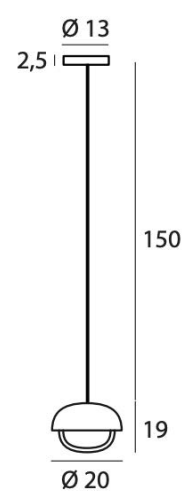

PROJECT	
TYPE	
NOTES	

MUSE SINGLE SUSPENSIONS **SUSPENSION**

BY TOOY

PRODUCT NAME	Muse Single Suspension (554.21 & 554.22)
DESIGNER	Corrado Dotti
MANUFACTURER	Tooy
PRODUCT CODE	<p>Ø 150 mm: 124-554.21C (Black/Copper) 124-554.21BR (Black/Brass)</p> <p>Ø 200mm: 124-554.22C (Black/Copper) 124-554.22BR (Black/Brass)</p>
CATEGORY	Suspension
MATERIAL	Borosilicate glass Metal

LIGHT SOURCE	1 x max 18W - G9
IP	20
DIMENSIONS	<p>Ø 150 (W) x 96 (H) + 1500 (Cable) mm Ø 200 (W) x 126 (H) + 1500 (Cable) mm</p>
FINISHES	<p>Black/Copper Black/Brass</p>
ORIGIN	Italy
WARRANTY	3 Years
DIMMABILITY	Dependant on bulb