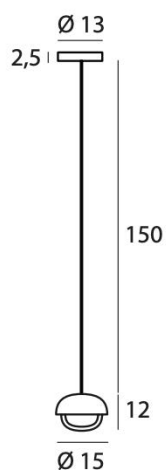

## MUSE SINGLE SUSPENSIONS **SUSPENSION**

BY TOOY

<b>PRODUCT NAME</b>	Muse Single Suspension (554.21 & 554.22)
<b>DESIGNER</b>	Corrado Dotti
<b>MANUFACTURER</b>	Tooy
<b>PRODUCT CODE</b>	<p>Ø 150 mm: 124-554.21C (Black/Copper) 124-554.21BR (Black/Brass)</p> <p>Ø 200mm: 124-554.22C (Black/Copper) 124-554.22BR (Black/Brass)</p>
<b>CATEGORY</b>	Suspension
<b>MATERIAL</b>	Borosilicate glass   Metal

<b>LIGHT SOURCE</b>	1 x max 18W - G9
<b>IP</b>	20
<b>DIMENSIONS</b>	<p>Ø 150 (W) x 96 (H) + 1500 (Cable) mm          Ø 200 (W) x 126 (H) + 1500 (Cable) mm</p>
<b>FINISHES</b>	<p>Black/Copper          Black/Brass</p>
<b>ORIGIN</b>	Italy
<b>WARRANTY</b>	3 Years