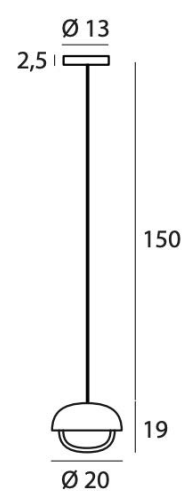

## MUSE SINGLE SUSPENSIONS **SUSPENSION**

BY TOOY

<b>PRODUCT NAME</b>	Muse Single Suspension (554.21 & 554.22)
<b>DESIGNER</b>	Corrado Dotti
<b>MANUFACTURER</b>	Tooy
<b>PRODUCT CODE</b>	<p>Ø 150 mm: 124-554.21C (Black/Copper) 124-554.21BR (Black/Brass)</p> <p>Ø 200mm: 124-554.22C (Black/Copper) 124-554.22BR (Black/Brass)</p>
<b>CATEGORY</b>	Suspension
<b>MATERIAL</b>	Borosilicate glass   Metal

<b>LIGHT SOURCE</b>	1 x max 18W - G9
<b>IP</b>	20
<b>DIMENSIONS</b>	<p>Ø 150 (W) x 96 (H) + 1500 (Cable) mm          Ø 200 (W) x 126 (H) + 1500 (Cable) mm</p>
<b>FINISHES</b>	<p>Black/Copper          Black/Brass</p>
<b>ORIGIN</b>	Italy
<b>WARRANTY</b>	3 Years