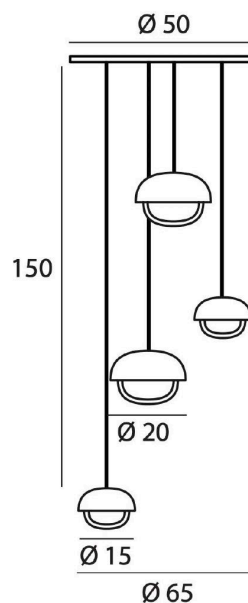

## MUSE CHANDELIER

SUSPENSION

BY TOOY

<b>PRODUCT NAME</b>	Muse Chandelier 4	<b>LIGHT SOURCE</b>	4 x max 18W - G9
<b>DESIGNER</b>	Corrado Dotti	<b>IP</b>	20
<b>MANUFACTURER</b>	Tooy	<b>DIMENSIONS</b>	650 (W) x 1500 (Cable) mm
<b>PRODUCT CODE</b>	124-554.14C (Black/Copper) 124-554.14 (Black/Brass)	<b>FINISHES</b>	Black/Copper Black/Brass
<b>CATEGORY</b>	Suspension	<b>ORIGIN</b>	Italy
<b>MATERIAL</b>	Borosilicate glass   Metal	<b>WARRANTY</b>	3 Years
<b>DIMMABILITY</b>	Dependant on bulb		