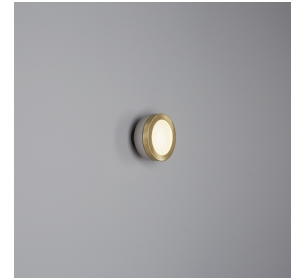

radiantlighting

MOLLY WALL / CEILING

WALL/CEILING

BY TOOY

PROJECT	
TYPE	
NOTES	

PRODUCT NAME	Molly Wall / Ceiling (556.71, 556.72 & 556.73)
DESIGNER	Corrado Dotti
MANUFACTURER	Tooy
PRODUCT CODE	Ø 150: 124-556.71 Ø 200: 124-556.72 Ø 380: 124-556.73
CATEGORY	Wall Lights
MATERIAL	Plexiglass Brass

LIGHT SOURCE	Ø 150: 1 x 8W LED Ø 200: 1 x 12W LED Ø 380: 1 x 17W LED
IP	40
DIMENSIONS	Ø 150 x 100 (H) mm Ø 200 x 120 (H) mm Ø 380 x 190 (H) mm
FINISHES	Brushed Brass, Sand Grey, Sand Black, Copper
ORIGIN	Italy
WARRANTY	3 Years