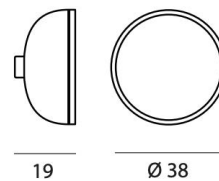

radiantlighting

MOLLY WALL / CEILING

WALL/CEILING

BY TOOY

PROJECT	
TYPE	
NOTES	

PRODUCT NAME	Molly Wall / Ceiling (556.71, 556.72 & 556.73)
DESIGNER	Corrado Dotti
MANUFACTURER	Tooy
PRODUCT CODE	Ø 150: 124-556.71 Ø 200: 124-556.72 Ø 380: 124-556.73
CATEGORY	Wall Lights
MATERIAL	Plexiglass Brass

LIGHT SOURCE	Ø 150: 1 x 8W LED Ø 200: 1 x 12W LED Ø 380: 1 x 17W LED
IP	40
DIMENSIONS	Ø 150 x 100 (H) mm Ø 200 x 120 (H) mm Ø 380 x 190 (H) mm
FINISHES	Brushed Brass, Sand Grey, Sand Black, Copper
ORIGIN	Italy
WARRANTY	3 Years