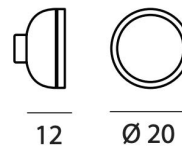

radiantlighting

MOLLY WALL / CEILING

WALL/CEILING

BY TOOY

PROJECT	
TYPE	
NOTES	

PRODUCT NAME	Molly Wall / Ceiling (556.71, 556.72 & 556.73)
DESIGNER	Corrado Dotti
MANUFACTURER	Tooy
PRODUCT CODE	Ø 150: 124-556.71 Ø 200: 124-556.72 Ø 380: 124-556.73
CATEGORY	Wall Lights
MATERIAL	Plexiglass Brass

LIGHT SOURCE	Ø 150: 1 x 8W LED Ø 200: 1 x 12W LED Ø 380: 1 x 17W LED
IP	40
DIMENSIONS	Ø 150 x 100 (H) mm Ø 200 x 120 (H) mm Ø 380 x 190 (H) mm
FINISHES	Brushed Brass, Sand Grey, Sand Black, Copper
ORIGIN	Italy
WARRANTY	3 Years