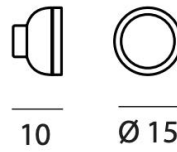

radiantlighting

MOLLY WALL / CEILING

WALL/CEILING

BY TOOY

PROJECT	
TYPE	
NOTES	

PRODUCT NAME	Molly Wall / Ceiling (556.71, 556.72 & 556.73)
DESIGNER	Corrado Dotti
MANUFACTURER	Tooy
PRODUCT CODE	Ø 150: 124-556.71 Ø 200: 124-556.72 Ø 380: 124-556.73
CATEGORY	Wall Lights
MATERIAL	Plexiglass Brass

LIGHT SOURCE	Ø 150: 1 x 8W LED Ø 200: 1 x 12W LED Ø 380: 1 x 17W LED
IP	40
DIMENSIONS	Ø 150 x 100 (H) mm Ø 200 x 120 (H) mm Ø 380 x 190 (H) mm
FINISHES	Brushed Brass, Sand Grey, Sand Black, Copper
ORIGIN	Italy
WARRANTY	3 Years