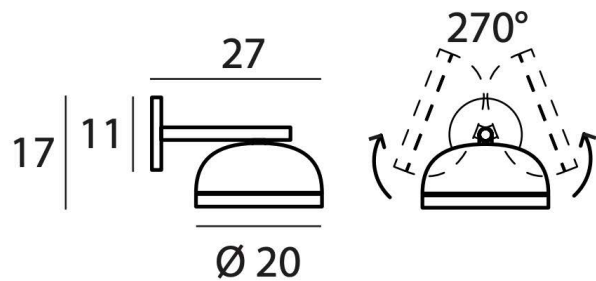

MOLLY WALL

WALL

BY TOOY

PROJECT	
TYPE	
NOTES	

PRODUCT NAME	Molly Wall
DESIGNER	Corrado Dotti
MANUFACTURER	Tooy
PRODUCT CODE	124-556.42
CATEGORY	Wall Lights
MATERIAL	Plexiglass Brass
DIMMABLE	Via phase cut

LIGHT SOURCE	12W LED
IP	40
DIMENSIONS	Ø 20 x 1 (H) 7 cm Rod 27cm
FINISHES	Brushed Brass Sand Grey Sand Black Copper
ORIGIN	Italy
WARRANTY	3 Years