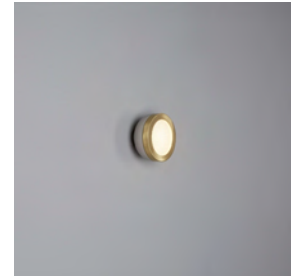

# MOLLY WALL / CEILING

WALL/CEILING

BY TOOY

PROJECT	
TYPE	
NOTES	

<b>PRODUCT NAME</b>	Molly Wall / Ceiling (556.71, 556.72 & 556.73)
<b>DESIGNER</b>	Corrado Dotti
<b>MANUFACTURER</b>	Tooy
<b>PRODUCT CODE</b>	Ø 150: 124-556.71 Ø 200: 124-556.72 Ø 380: 124-556.73
<b>CATEGORY</b>	Wall Lights
<b>MATERIAL</b>	Plexiglass   Brass

<b>LIGHT SOURCE</b>	Ø 150: 1 x 8W LED Ø 200: 1 x 12W LED Ø 380: 1 x 17W LED
<b>IP</b>	40
<b>DIMENSIONS</b>	Ø 150 x 100 (H) mm Ø 200 x 120 (H) mm Ø 380 x 190 (H) mm
<b>FINISHES</b>	Brushed Brass   Sand Grey   Sand Black   Copper
<b>ORIGIN</b>	Italy
<b>WARRANTY</b>	3 Years