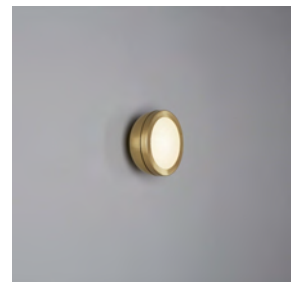

# MOLLY WALL / CEILING

WALL/CEILING

BY TOOY

PROJECT	
TYPE	
NOTES	

<b>PRODUCT NAME</b>	Molly Wall / Ceiling (556.71, 556.72 & 556.73)
<b>DESIGNER</b>	Corrado Dotti
<b>MANUFACTURER</b>	Tooy
<b>PRODUCT CODE</b>	Ø 150: 124-556.71 Ø 200: 124-556.72 Ø 380: 124-556.73
<b>CATEGORY</b>	Wall Lights
<b>MATERIAL</b>	Plexiglass   Brass

<b>LIGHT SOURCE</b>	Ø 150: 1 x 8W LED Ø 200: 1 x 12W LED Ø 380: 1 x 17W LED
<b>IP</b>	40
<b>DIMENSIONS</b>	Ø 150 x 100 (H) mm Ø 200 x 120 (H) mm Ø 380 x 190 (H) mm
<b>FINISHES</b>	Brushed Brass   Sand Grey   Sand Black   Copper
<b>ORIGIN</b>	Italy
<b>WARRANTY</b>	3 Years