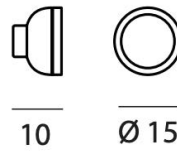

# MOLLY WALL / CEILING

WALL/CEILING

BY TOOY

PROJECT	
TYPE	
NOTES	

<b>PRODUCT NAME</b>	Molly Wall / Ceiling (556.71, 556.72 & 556.73)
<b>DESIGNER</b>	Corrado Dotti
<b>MANUFACTURER</b>	Tooy
<b>PRODUCT CODE</b>	Ø 150: 124-556.71 Ø 200: 124-556.72 Ø 380: 124-556.73
<b>CATEGORY</b>	Wall Lights
<b>MATERIAL</b>	Plexiglass   Brass

<b>LIGHT SOURCE</b>	Ø 150: 1 x 8W LED Ø 200: 1 x 12W LED Ø 380: 1 x 17W LED
<b>IP</b>	40
<b>DIMENSIONS</b>	Ø 150 x 100 (H) mm Ø 200 x 120 (H) mm Ø 380 x 190 (H) mm
<b>FINISHES</b>	Brushed Brass   Sand Grey   Sand Black   Copper
<b>ORIGIN</b>	Italy
<b>WARRANTY</b>	3 Years