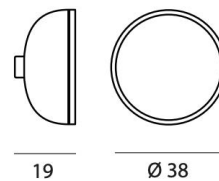

# MOLLY WALL / CEILING

WALL/CEILING

BY TOOY

PROJECT	
TYPE	
NOTES	

<b>PRODUCT NAME</b>	Molly Wall / Ceiling (556.71, 556.72 & 556.73)
<b>DESIGNER</b>	Corrado Dotti
<b>MANUFACTURER</b>	Tooy
<b>PRODUCT CODE</b>	Ø 150: 124-556.71 Ø 200: 124-556.72 Ø 380: 124-556.73
<b>CATEGORY</b>	Wall Lights
<b>MATERIAL</b>	Plexiglass   Brass

<b>LIGHT SOURCE</b>	Ø 150: 1 x 8W LED Ø 200: 1 x 12W LED Ø 380: 1 x 17W LED
<b>IP</b>	40
<b>DIMENSIONS</b>	Ø 150 x 100 (H) mm Ø 200 x 120 (H) mm Ø 380 x 190 (H) mm
<b>FINISHES</b>	Brushed Brass   Sand Grey   Sand Black   Copper
<b>ORIGIN</b>	Italy
<b>WARRANTY</b>	3 Years