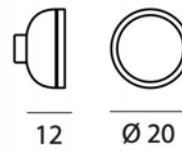

# MOLLY WALL / CEILING

WALL/CEILING

BY TOOY

PROJECT	
TYPE	
NOTES	

<b>PRODUCT NAME</b>	Molly Wall / Ceiling (556.71, 556.72 & 556.73)
<b>DESIGNER</b>	Corrado Dotti
<b>MANUFACTURER</b>	Tooy
<b>PRODUCT CODE</b>	Ø 150: 124-556.71 Ø 200: 124-556.72 Ø 380: 124-556.73
<b>CATEGORY</b>	Wall Lights
<b>MATERIAL</b>	Plexiglass   Brass

<b>LIGHT SOURCE</b>	Ø 150: 1 x 8W LED Ø 200: 1 x 12W LED Ø 380: 1 x 17W LED
<b>IP</b>	40
<b>DIMENSIONS</b>	Ø 150 x 100 (H) mm Ø 200 x 120 (H) mm Ø 380 x 190 (H) mm
<b>FINISHES</b>	Brushed Brass   Sand Grey   Sand Black   Copper
<b>ORIGIN</b>	Italy
<b>WARRANTY</b>	3 Years