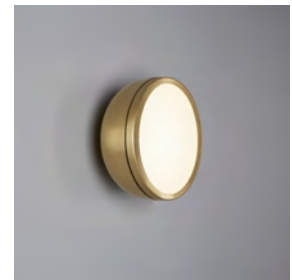

# MOLLY WALL / CEILING

WALL/CEILING

BY TOOY

PROJECT	
TYPE	
NOTES	

<b>PRODUCT NAME</b>	Molly Wall / Ceiling (556.71, 556.72 & 556.73)
<b>DESIGNER</b>	Corrado Dotti
<b>MANUFACTURER</b>	Tooy
<b>PRODUCT CODE</b>	Ø 150: 124-556.71 Ø 200: 124-556.72 Ø 380: 124-556.73
<b>CATEGORY</b>	Wall Lights
<b>MATERIAL</b>	Plexiglass   Brass

<b>LIGHT SOURCE</b>	Ø 150: 1 x 8W LED Ø 200: 1 x 12W LED Ø 380: 1 x 17W LED
<b>IP</b>	40
<b>DIMENSIONS</b>	Ø 150 x 100 (H) mm Ø 200 x 120 (H) mm Ø 380 x 190 (H) mm
<b>FINISHES</b>	Brushed Brass   Sand Grey   Sand Black   Copper
<b>ORIGIN</b>	Italy
<b>WARRANTY</b>	3 Years